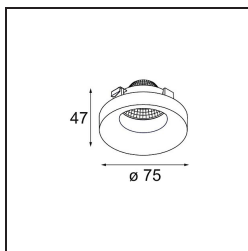

Date _____
Customer _____
Project _____
Type _____

Frontring Smart Cake Spot White Structure

Specifications

Material	12554209
Lamp Included	No
Number of Light Sources	0
Optic	Reflector
IP Rating	20
Glow wire rating (°C)	960
Indoor/Outdoor	Indoor
Adjustability	Not Applicable
Primary Colour & Primary Finish	White, Structure
Gross weight (g)	105.0
Remark	<ul style="list-style-type: none"> Photometric data available in the LDT or IES files on the product page (section Downloads)

Light distribution & beam diagram