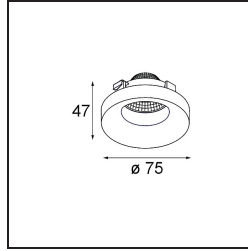

Date _____
Customer _____
Project _____
Type _____

Frontring Smart Cake Spot White Structure

Specifications

Material	12554209
Lamp Included	No
Number of Light Sources	0
Optic	Reflector
IP Rating	20
Glow wire rating (°C)	960
Indoor/Outdoor	Indoor
Adjustability	Not Applicable
Primary Colour & Primary Finish	White, Structure
Gross weight (g)	105.0
Remark	<ul style="list-style-type: none"> Photometric data available in the LDT or IES files on the product page (section Downloads)

Light distribution & beam diagram