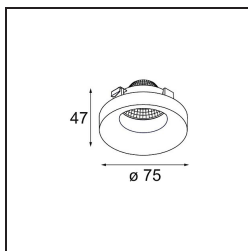

Date _____
Customer _____
Project _____
Type _____

Frontring Smart Cake Spot Black Matt

Specifications

Material	12554202
Lamp Included	No
Number of Light Sources	0
Optic	Reflector
IP Rating	20
Glow wire rating (°C)	960
Indoor/Outdoor	Indoor
Adjustability	Not Applicable
Primary Colour & Primary Finish	Black, Matt
Gross weight (g)	105.0
Remark	<ul style="list-style-type: none"> Photometric data available in the LDT or IES files on the product page (section Downloads)

Specifications

Light distribution & beam diagram