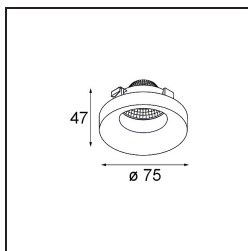

Date
Customer
Project
Type

Frontring Smart Cake Spot Black Matt

Specifications

Material	12554202
Lamp Included	No
Number of Light Sources	0
Optic	Reflector
IP Rating	20
Glow wire rating (°C)	960
Indoor/Outdoor	Indoor
Adjustability	Not Applicable
Primary Colour & Primary Finish	Black, Matt
Gross weight (g)	105.0
Remark	<ul style="list-style-type: none"> • Photometric data available in the LDT or IES files on the product page (section Downloads)

Specifications

Light distribution & beam diagram