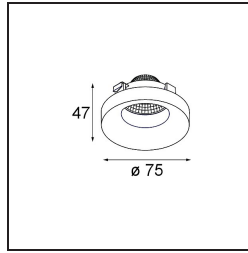

Date _____
Customer _____
Project _____
Type _____

Frontring Smart Cake Flood White Structure

Specifications

Material	12554109
Lamp Included	No
Number of Light Sources	0
Optic	Reflector
IP Rating	20
Glow wire rating (°C)	960
Indoor/Outdoor	Indoor
Adjustability	Not Applicable
Primary Colour & Primary Finish	White, Structure
Gross weight (g)	105.0
Remark	<ul style="list-style-type: none"> Photometric data available in the LDT or IES files on the product page (section Downloads)

Light distribution & beam diagram