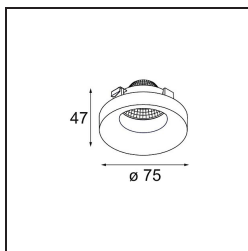

Date _____
Customer _____
Project _____
Type _____

Frontring Smart Cake Flood Black Matt

Specifications

Material	12554102
Lamp Included	No
Number of Light Sources	0
Optic	Reflector
IP Rating	20
Glow wire rating (°C)	960
Indoor/Outdoor	Indoor
Adjustability	Not Applicable
Primary Colour & Primary Finish	Black, Matt
Gross weight (g)	105.0
Remark	<ul style="list-style-type: none"> Photometric data available in the LDT or IES files on the product page (section Downloads)

Light distribution & beam diagram