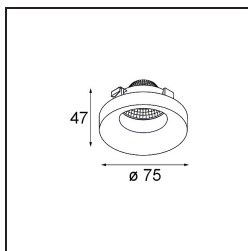

Date
Customer
Project
Type

Frontring Smart Cake Flood Black Matt

Specifications

Material	12554102
Lamp Included	No
Number of Light Sources	0
Optic	Reflector
IP Rating	20
Glow wire rating (°C)	960
Indoor/Outdoor	Indoor
Adjustability	Not Applicable
Primary Colour & Primary Finish	Black, Matt
Gross weight (g)	105.0
Remark	<ul style="list-style-type: none"> Photometric data available in the LDT or IES files on the product page (section Downloads)

Specifications

Light distribution & beam diagram