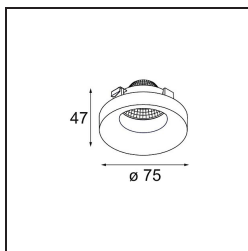

Date _____
Customer _____
Project _____
Type _____

Frontring Smart Cake Medium White Structure

Specifications

Material	12554009
Lamp Included	No
Number of Light Sources	0
Optic	Reflector
IP Rating	20
Glow wire rating (°C)	960
Indoor/Outdoor	Indoor
Adjustability	Not Applicable
Primary Colour & Primary Finish	White, Structure
Gross weight (g)	105.0
Remark	<ul style="list-style-type: none"> Photometric data available in the LDT or IES files on the product page (section Downloads)

Light distribution & beam diagram