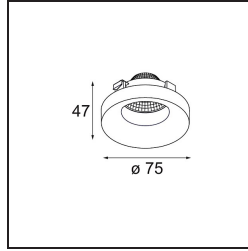

Date _____
Customer _____
Project _____
Type _____

Frontring Smart Cake Medium White Structure

Specifications

Material	12554009
Lamp Included	No
Number of Light Sources	0
Optic	Reflector
IP Rating	20
Glow wire rating (°C)	960
Indoor/Outdoor	Indoor
Adjustability	Not Applicable
Primary Colour & Primary Finish	White, Structure
Gross weight (g)	105.0

Light distribution & beam diagram