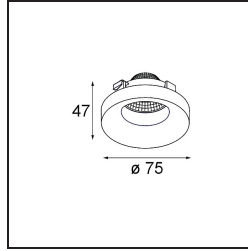

Date \_\_\_\_\_  
Customer \_\_\_\_\_  
Project \_\_\_\_\_  
Type \_\_\_\_\_

*Frontring Smart Cake Medium White Structure*

**Specifications**

Material	12554009
Lamp Included	No
Number of Light Sources	0
Optic	Reflector
IP Rating	20
Glow wire rating (°C)	960
Indoor/Outdoor	Indoor
Adjustability	Not Applicable
Primary Colour & Primary Finish	White, Structure
Gross weight (g)	105.0
Remark	<ul style="list-style-type: none"> <li>Photometric data available in the LDT or IES files on the product page (section Downloads)</li> </ul>

**Light distribution & beam diagram**