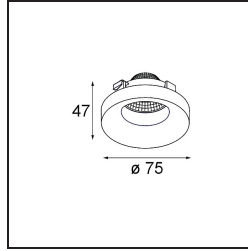

Date _____
Customer _____
Project _____
Type _____

Frontring Smart Cake Medium Black Matt

Specifications

Material	12554002
Lamp Included	No
Number of Light Sources	0
Optic	Reflector
IP Rating	20
Glow wire rating (°C)	960
Indoor/Outdoor	Indoor
Adjustability	Not Applicable
Primary Colour & Primary Finish	Black, Matt
Gross weight (g)	105.0
Remark	<ul style="list-style-type: none"> Photometric data available in the LDT or IES files on the product page (section Downloads)

Light distribution & beam diagram