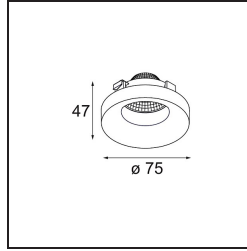

Date _____
Customer _____
Project _____
Type _____

Frontring Smart Cake Medium Black Matt

Specifications

Material	12554002
Lamp Included	No
Number of Light Sources	0
Optic	Reflector
IP Rating	20
Glow wire rating (°C)	960
Indoor/Outdoor	Indoor
Adjustability	Not Applicable
Primary Colour & Primary Finish	Black, Matt
Gross weight (g)	105.0

Light distribution & beam diagram