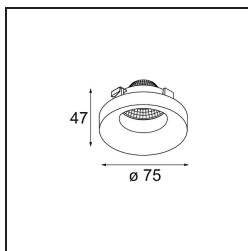

Date _____
Customer _____
Project _____
Type _____

Frontring Smart Cake Medium Black Matt

Specifications

Material	12554002
Lamp Included	No
Number of Light Sources	0
Optic	Reflector
IP Rating	20
Glow wire rating (°C)	960
Indoor/Outdoor	Indoor
Adjustability	Not Applicable
Primary Colour & Primary Finish	Black, Matt
Gross weight (g)	105.0
Remark	<ul style="list-style-type: none"> Photometric data available in the LDT or IES files on the product page (section Downloads)

Light distribution & beam diagram