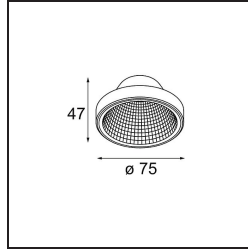

Date _____
Customer _____
Project _____
Type _____

Frontring Smart Flat Spot White Structure

Specifications

Material	12553209
Lamp Included	No
Number of Light Sources	0
Optic	Reflector
IP Rating	20
Glow wire rating (°C)	960
Indoor/Outdoor	Indoor
Adjustability	Not Applicable
Primary Colour & Primary Finish	White, Structure
Gross weight (g)	55.0
Remark	<ul style="list-style-type: none"> Photometric data available in the LDT or IES files on the product page (section Downloads)

Light distribution & beam diagram