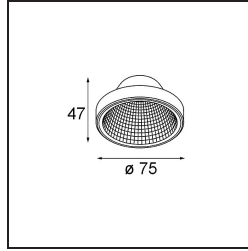

Date \_\_\_\_\_  
Customer \_\_\_\_\_  
Project \_\_\_\_\_  
Type \_\_\_\_\_

*Frontring Smart Flat Spot White Structure*

**Specifications**

Material	12553209
Lamp Included	No
Number of Light Sources	0
Optic	Reflector
IP Rating	20
Glow wire rating (°C)	960
Indoor/Outdoor	Indoor
Adjustability	Not Applicable
Primary Colour & Primary Finish	White, Structure
Gross weight (g)	55.0
Remark	<ul style="list-style-type: none"> <li>Photometric data available in the LDT or IES files on the product page (section Downloads)</li> </ul>

**Light distribution & beam diagram**