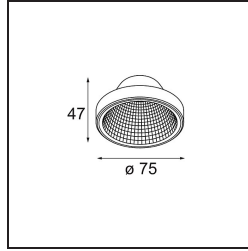

Date \_\_\_\_\_  
Customer \_\_\_\_\_  
Project \_\_\_\_\_  
Type \_\_\_\_\_

*Frontring Smart Flat Spot Black Matt*

**Specifications**

Material	12553202
Lamp Included	No
Number of Light Sources	0
Optic	Reflector
Measured beam angle (°)	12.0
IP Rating	20
Glow wire rating (°C)	960
Indoor/Outdoor	Indoor
Adjustability	Not Applicable
Primary Colour & Primary Finish	Black, Matt
Gross weight (g)	55.0
Remark	<ul style="list-style-type: none"> <li>Photometric data available in the LDT or IES files on the product page (section Downloads)</li> </ul>

**Light distribution & beam diagram**