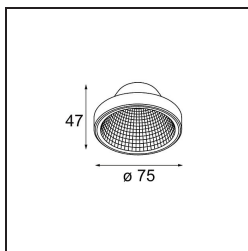

Date
Customer
Project
Type

Frontring Smart Flat Spot Black Matt

Specifications

Material	12553202
Lamp Included	No
Number of Light Sources	0
Optic	Reflector
Measured beam angle (°)	12.0
IP Rating	20
Glow wire rating (°C)	960
Indoor/Outdoor	Indoor
Adjustability	Not Applicable
Primary Colour & Primary Finish	Black, Matt
Gross weight (g)	55.0
Remark	<ul style="list-style-type: none"> Photometric data available in the LDT or IES files on the product page (section Downloads)

Specifications

Light distribution & beam diagram