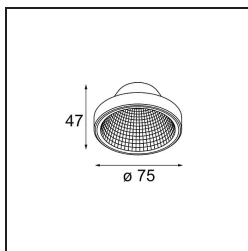

Date _____
Customer _____
Project _____
Type _____

Frontring Smart Flat Flood Black Matt

Specifications

Material	12553102
Lamp Included	No
Number of Light Sources	0
Optic	Reflector
IP Rating	20
Glow wire rating (°C)	960
Indoor/Outdoor	Indoor
Adjustability	Not Applicable
Primary Colour & Primary Finish	Black, Matt
Gross weight (g)	55.0
Remark	<ul style="list-style-type: none"> Photometric data available in the LDT or IES files on the product page (section Downloads)

Light distribution & beam diagram