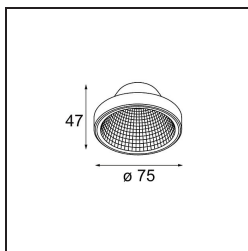

Date \_\_\_\_\_  
Customer \_\_\_\_\_  
Project \_\_\_\_\_  
Type \_\_\_\_\_

*Frontring Smart Flat Medium Black Matt*

**Specifications**

Material	12553002
Lamp Included	No
Number of Light Sources	0
Optic	Reflector
IP Rating	20
Glow wire rating (°C)	960
Indoor/Outdoor	Indoor
Adjustability	Not Applicable
Primary Colour & Primary Finish	Black, Matt
Gross weight (g)	55.0
Remark	<ul style="list-style-type: none"> <li>Photometric data available in the LDT or IES files on the product page (section Downloads)</li> </ul>

Specifications

**Light distribution & beam diagram**