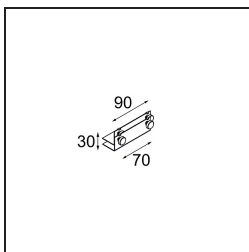

Optical Accessories

- **12553002** Frontring Smart Flat Medium Black Matt
- **12553009** Frontring Smart Flat Medium White Structure
- **12553102** Frontring Smart Flat Flood Black Matt
- **12553109** Frontring Smart Flat Flood White Structure
- **12553202** Frontring Smart Flat Spot Black Matt
- **12553209** Frontring Smart Flat Spot White Structure
- **12554002** Frontring Smart Cake Medium Black Matt
- **12554009** Frontring Smart Cake Medium White Structure
- **12554102** Frontring Smart Cake Flood Black Matt
- **12554109** Frontring Smart Cake Flood White Structure
- **12554202** Frontring Smart Cake Spot Black Matt
- **12554209** Frontring Smart Cake Spot White Structure
- **12555002** Frontring Smart Lotis Medium Black Matt
- **12555009** Frontring Smart Lotis Medium White Structure
- **12555102** Frontring Smart Lotis Flood Black Matt
- **12555109** Frontring Smart Lotis Flood White Structure
- **12555202** Frontring Smart Lotis Spot Black Matt
- **12555209** Frontring Smart Lotis Spot White Structure
- **12556002** Frontring Smart Kup Medium Black Matt
- **12556009** Frontring Smart Kup Medium White Structure
- **12556102** Frontring Smart Kup Flood Black Matt
- **12556109** Frontring Smart Kup Flood White Structure
- **12556202** Frontring Smart Kup Spot Black Matt
- **12556209** Frontring Smart Kup Spot White Structure

Installation Accessories

- **12534009** Mini-Multiple Trimless Mounting Bracket White Structure