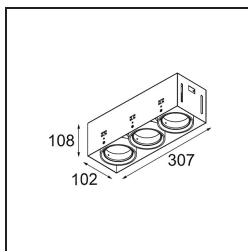

Date
Customer
Project
Type

Mini-Multiple Smart Ring Recessed Trimless Adjustable 3x LED 4000K DE White Structure

Specifications

Material	12537209
Light Source Type	LED
LED Type	BRIDGELUX V8G8
LED technology	LED COB
CRI	Min. 90
Colour Temperature	4000K
Lifetime	L90B10 @50,000 Hours
Lamp Included	Yes
Number of Light Sources	3
CIE flux code	100 100 100 100 95
Binning (SDCM)	2
Light Direction	Down
Optic	Reflector
Input Voltage	Constant Current Driver Required
Electrical Class	III
IP Rating	20
Glow wire rating (°C)	960
Indoor/Outdoor	Indoor
Application	Ceiling, Wall
Mounting	Recessed
Cut-out size (mm)	L 312 W 107
Mounting depth (mm)	120.0
Adjustability	V -35°/+35°
Distance to Lighted Object (m)	0,1
Primary Colour & Primary Finish	White, Structure
Gross weight (g)	1630.0
Drive current (mA)	350 500
Min. forward voltage (Vf)	13,2 13,7
Max. forward voltage (Vf)	15,0 15,4
Connected load (W)	5,0 7,2
Luminous flux per lamp (lm)	599 753
Efficacy (lm/W)	120 105
Glare rating	14 15