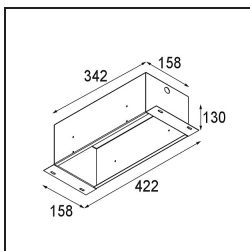

■ **10440730** Installation Housing 342x158x130

■ Choose a required accessory