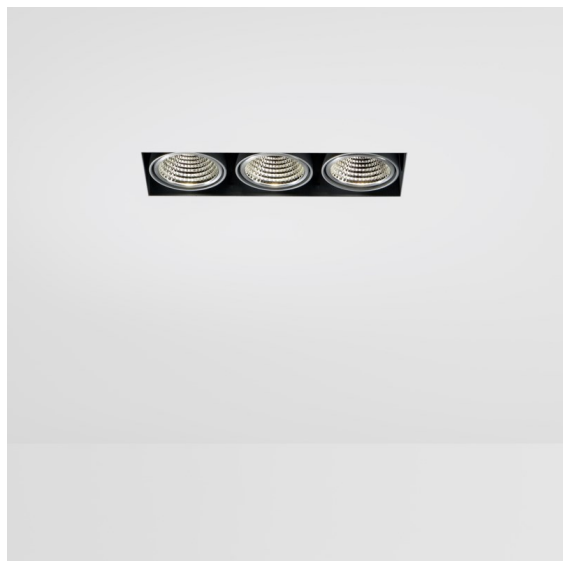

Date
Customer
Project
Type

Mini-Multiple Smart Ring Recessed Trimless Adjustable 3x LED 4000K DE White Structure

Specifications

Material	12537209
Light Source Type	LED
LED Type	BRIDGELUX V8G8
LED technology	LED COB
CRI	Min. 90
Colour Temperature	4000K
Lifetime	L90B10 @50,000 Hours
Lamp Included	Yes
Number of Light Sources	3
CIE flux code	100 100 100 100 95
Binning (SDCM)	2
Light Direction	Down
Optic	Reflector
Input Voltage	Constant Current Driver Required
Electrical Class	III
IP Rating	20
Glow wire rating (°C)	960
Indoor/Outdoor	Indoor
Application	Ceiling, Wall
Mounting	Recessed
Cut-out size (mm)	L 312 W 107
Mounting depth (mm)	120.0
Adjustability	V -35°/+35°
Distance to Lighted Object (m)	0,1
Primary Colour & Primary Finish	White, Structure
Gross weight (g)	1630.0
Drive current (mA)	350 500
Min. forward voltage (Vf)	13,2 13,7
Max. forward voltage (Vf)	15,0 15,4
Connected load (W)	5,0 7,2
Luminous flux per lamp (lm)	599 753
Efficacy (lm/W)	120 105
Glare rating	14 15

Twenty years after its initial launch, Mini-Multiple is still a much coveted spot series and one of our flagship solutions in our architectural lighting portfolio. Its stylish technology on full display makes Mini-Multiple your ally for both minimalist and industrial-chic expressions.