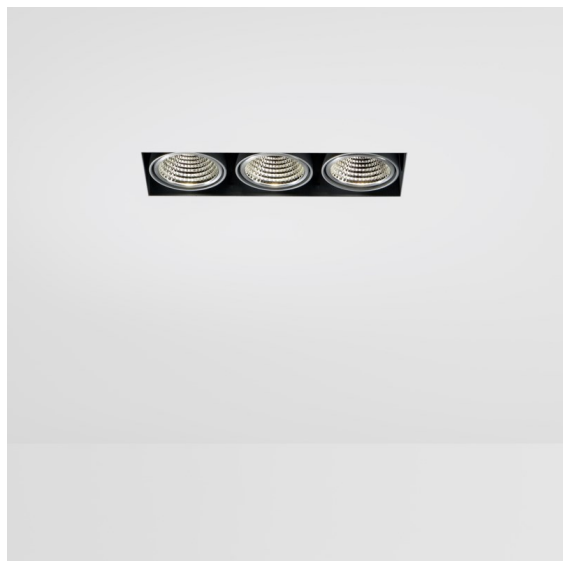

Date
Customer
Project
Type

Mini-Multiple Smart Ring Recessed Trimless Adjustable 3x LED 4000K DE Black Matt

Specifications

Material	12537202
Light Source Type	LED
LED Type	BRIDGELUX V8G8
LED technology	LED COB
CRI	Min. 90
Colour Temperature	4000K
Lifetime	L90B10 @50,000 Hours
Lamp Included	Yes
Number of Light Sources	3
CIE flux code	100 100 100 100 95
Binning (SDCM)	2
Light Direction	Down
Optic	Reflector
Input Voltage	Constant Current Driver Required
Electrical Class	III
IP Rating	20
Glow wire rating (°C)	960
Indoor/Outdoor	Indoor
Application	Ceiling, Wall
Mounting	Recessed
Cut-out size (mm)	L 312 W 107
Mounting depth (mm)	120.0
Adjustability	V -35°/+35°
Distance to Lighted Object (m)	0,1
Primary Colour & Primary Finish	Black, Matt
Gross weight (g)	1630.0
Drive current (mA)	350 500
Min. forward voltage (Vf)	13,2 13,7
Max. forward voltage (Vf)	15,0 15,4
Connected load (W)	5,0 7,2
Luminous flux per lamp (lm)	599 753
Efficacy (lm/W)	120 105
Glare rating	14 15

Twenty years after its initial launch, Mini-Multiple is still a much coveted spot series and one of our flagship solutions in our architectural lighting portfolio. Its stylish technology on full display makes Mini-Multiple your ally for both minimalist and industrial-chic expressions.