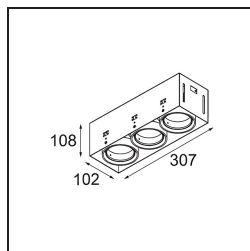

Date
Customer
Project
Type

Mini-Multiple Smart Ring Recessed Trimless Adjustable 3x LED 4000K DE Black Matt

Specifications

Material	12537202
Light Source Type	LED
LED Type	BRIDGELUX V8G8
LED technology	LED COB
CRI	Min. 90
Colour Temperature	4000K
Lifetime	L90B10 @50,000 Hours
Lamp Included	Yes
Number of Light Sources	3
CIE flux code	100 100 100 100 95
Binning (SDCM)	2
Light Direction	Down
Optic	Reflector
Input Voltage	Constant Current Driver Required
Electrical Class	III
IP Rating	20
Glow wire rating (°C)	960
Indoor/Outdoor	Indoor
Application	Ceiling, Wall
Mounting	Recessed
Cut-out size (mm)	L 312 W 107
Mounting depth (mm)	120.0
Adjustability	V -35°/+35°
Distance to Lighted Object (m)	0,1
Primary Colour & Primary Finish	Black, Matt
Gross weight (g)	1630.0
Drive current (mA)	350 500
Min. forward voltage (Vf)	13,2 13,7
Max. forward voltage (Vf)	15,0 15,4
Connected load (W)	5,0 7,2
Luminous flux per lamp (lm)	599 753
Efficacy (lm/W)	120 105
Glare rating	14 15