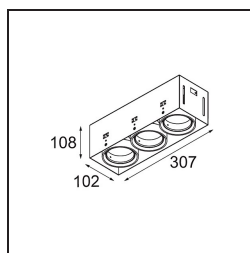

Date
Customer
Project
Type

*Mini-Multiple Smart Ring Recessed Trimless Adjustable 3x LED 3000K DE White Structure*

**Specifications**

Material	12537109
Light Source Type	LED
LED Type	BRIDGELUX V8G8
LED technology	LED COB
CRI	Min. 90
Colour Temperature	3000K
Lifetime	L90B10 @50,000 Hours
Lamp Included	Yes
Number of Light Sources	3
CIE flux code	100 100 100 100 95
Binning (SDCM)	2
Light Direction	Down
Optic	Reflector
Input Voltage	Constant Current Driver Required
Electrical Class	III
IP Rating	20
Glow wire rating (°C)	960
Indoor/Outdoor	Indoor
Application	Ceiling, Wall
Mounting	Recessed
Cut-out size (mm)	L 312 W 107
Mounting depth (mm)	120.0
Adjustability	V -35°/+35°
Distance to Lighted Object (m)	0,1
Primary Colour & Primary Finish	White, Structure
Gross weight (g)	1630.0
Drive current (mA)	350      500
Min. forward voltage (Vf)	13.2      13.7
Max. forward voltage (Vf)	15.0      15.4
Connected load (W)	5.0      7.2
Luminous flux per lamp (lm)	547      735
Efficacy (lm/W)	109      102
Glare rating	14      15