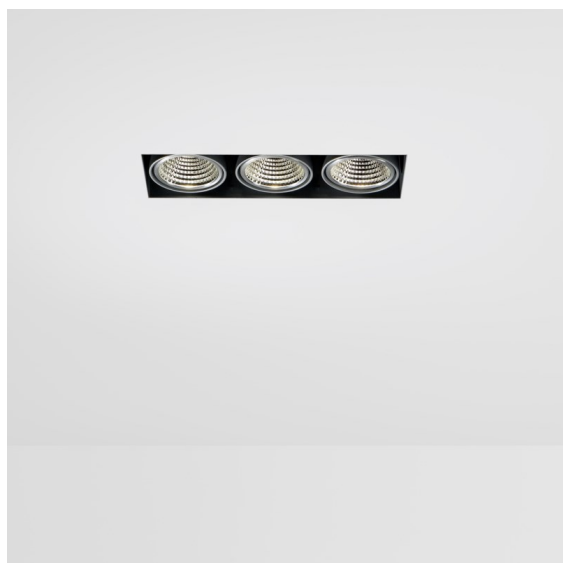

Date
Customer
Project
Type

*Mini-Multiple Smart Ring Recessed Trimless Adjustable 3x LED 3000K DE White Structure*

**Specifications**

Material	12537109
Light Source Type	LED
LED Type	BRIDGELUX V8G8
LED technology	LED COB
CRI	Min. 90
Colour Temperature	3000K
Lifetime	L90B10 @50,000 Hours
Lamp Included	Yes
Number of Light Sources	3
CIE flux code	100 100 100 100 95
Binning (SDCM)	2
Light Direction	Down
Optic	Reflector
Input Voltage	Constant Current Driver Required
Electrical Class	III
IP Rating	20
Glow wire rating (°C)	960
Indoor/Outdoor	Indoor
Application	Ceiling, Wall
Mounting	Recessed
Cut-out size (mm)	L 312 W 107
Mounting depth (mm)	120.0
Adjustability	V -35°/+35°
Distance to Lighted Object (m)	0,1
Primary Colour & Primary Finish	White, Structure
Gross weight (g)	1630.0
Drive current (mA)	350      500
Min. forward voltage (Vf)	13.2      13.7
Max. forward voltage (Vf)	15.0      15.4
Connected load (W)	5.0      7.2
Luminous flux per lamp (lm)	547      735
Efficacy (lm/W)	109      102
Glare rating	14      15

Twenty years after its initial launch, Mini-Multiple is still a much coveted spot series and one of our flagship solutions in our architectural lighting portfolio. Its stylish technology on full display makes Mini-Multiple your ally for both minimalist and industrial-chic expressions.