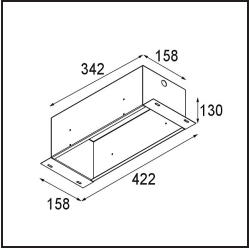

Installation Accessories

- 12534002 Mini-Multiple Trimless Mounting Bracket Black

■ **10460730** Plaster Kit Trimless 338x133 - 311x106 3x

■ **10440730** Installation Housing 342x158x130

■ Choose a required accessory