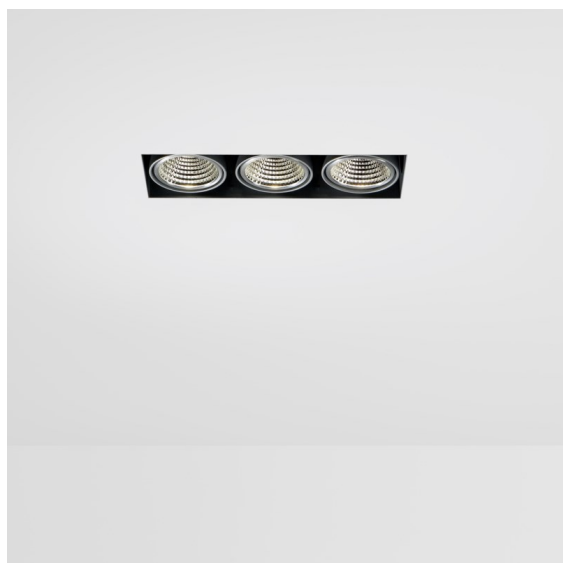

Date
Customer
Project
Type

Mini-Multiple Smart Ring Recessed Trimless Adjustable 3x LED 3000K DE Black Matt

Specifications

Material	12537102
Light Source Type	LED
LED Type	BRIDGELUX V8G8
LED technology	LED COB
CRI	Min. 90
Colour Temperature	3000K
Lifetime	L90B10 @50,000 Hours
Lamp Included	Yes
Number of Light Sources	3
CIE flux code	100 100 100 100 95
Binning (SDCM)	2
Light Direction	Down
Optic	Reflector
Input Voltage	Constant Current Driver Required
Electrical Class	III
IP Rating	20
Glow wire rating (°C)	960
Indoor/Outdoor	Indoor
Application	Ceiling, Wall
Mounting	Recessed
Cut-out size (mm)	L 312 W 107
Mounting depth (mm)	120.0
Adjustability	V -35°/+35°
Distance to Lighted Object (m)	0,1
Primary Colour & Primary Finish	Black, Matt
Gross weight (g)	1630.0
Drive current (mA)	350 500
Min. forward voltage (Vf)	13,2 13,7
Max. forward voltage (Vf)	15,0 15,4
Connected load (W)	5,0 7,2
Luminous flux per lamp (lm)	547 735
Efficacy (lm/W)	109 102
Glare rating	14 15

Twenty years after its initial launch, Mini-Multiple is still a much coveted spot series and one of our flagship solutions in our architectural lighting portfolio. Its stylish technology on full display makes Mini-Multiple your ally for both minimalist and industrial-chic expressions.