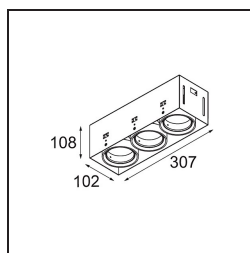

Date
Customer
Project
Type

Mini-Multiple Smart Ring Recessed Trimless Adjustable 3x LED 3000K DE Black Matt

Specifications

Material	12537102
Light Source Type	LED
LED Type	BRIDGELUX V8G8
LED technology	LED COB
CRI	Min. 90
Colour Temperature	3000K
Lifetime	L90B10 @50,000 Hours
Lamp Included	Yes
Number of Light Sources	3
CIE flux code	100 100 100 100 95
Binning (SDCM)	2
Light Direction	Down
Optic	Reflector
Input Voltage	Constant Current Driver Required
Electrical Class	III
IP Rating	20
Glow wire rating (°C)	960
Indoor/Outdoor	Indoor
Application	Ceiling, Wall
Mounting	Recessed
Cut-out size (mm)	L 312 W 107
Mounting depth (mm)	120.0
Adjustability	V -35°/+35°
Distance to Lighted Object (m)	0,1
Primary Colour & Primary Finish	Black, Matt
Gross weight (g)	1630.0
Drive current (mA)	350 500
Min. forward voltage (Vf)	13,2 13,7
Max. forward voltage (Vf)	15,0 15,4
Connected load (W)	5,0 7,2
Luminous flux per lamp (lm)	547 735
Efficacy (lm/W)	109 102
Glare rating	14 15