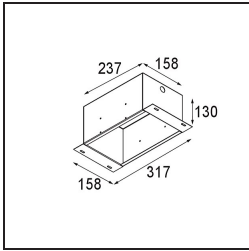

Accessori Installazione

- 12534009** Mini-Multiple Trimless Mounting Bracket White Structure

■ **10460230** Plaster Kit Trimless 233x133 - 206x106 2x

■ **10440230** Installation Housing 237x158x130

■ Choose a required accessory