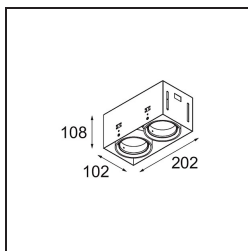

Date
Customer
Project
Type

Mini-Multiple Smart Ring Recessed Trimless Adjustable 2x LED 4000K DE White Structure

Specifications

Material	12536209
Light Source Type	LED
LED Type	BRIDGELUX V8G8
LED technology	LED COB
CRI	Min. 90
Colour Temperature	4000K
Lifetime	L90B10 @50,000 Hours
Lamp Included	Yes
Number of Light Sources	2
CIE flux code	100 100 100 100 95
Binning (SDCM)	2
Light Direction	Down
Optic	Reflector
Input Voltage	Constant Current Driver Required
Electrical Class	III
IP Rating	20
Glow wire rating (°C)	960
Indoor/Outdoor	Indoor
Application	Ceiling, Wall
Mounting	Recessed
Cut-out size (mm)	L 207 W 107
Mounting depth (mm)	120.0
Adjustability	V -35°/+35°
Distance to Lighted Object (m)	0,1
Primary Colour & Primary Finish	White, Structure
Gross weight (g)	1165.0
Drive current (mA)	350 500
Min. forward voltage (Vf)	13,2 13,7
Max. forward voltage (Vf)	15,0 15,4
Connected load (W)	5,0 7,2
Luminous flux per lamp (lm)	599 753
Efficacy (lm/W)	120 105
Glare rating	14 15