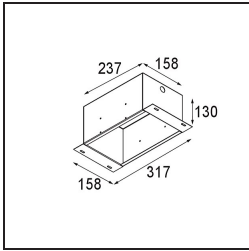

■ **10440230** Installation Housing 237x158x130

■ Choose a required accessory