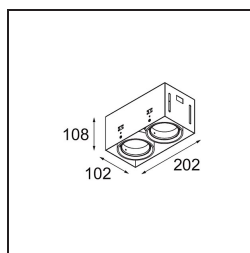

Date
Customer
Project
Type

Mini-Multiple Smart Ring Recessed Trimless Adjustable 2x LED 3000K DE Black Matt

Specifications

Material	12536102
Light Source Type	LED
LED Type	BRIDGELUX V8G8
LED technology	LED COB
CRI	Min. 90
Colour Temperature	3000K
Lifetime	L90B10 @50,000 Hours
Lamp Included	Yes
Number of Light Sources	2
CIE flux code	100 100 100 100 95
Binning (SDCM)	2
Light Direction	Down
Optic	Reflector
Input Voltage	Constant Current Driver Required
Electrical Class	III
IP Rating	20
Glow wire rating (°C)	960
Indoor/Outdoor	Indoor
Application	Ceiling, Wall
Mounting	Recessed
Cut-out size (mm)	L 207 W 107
Mounting depth (mm)	120.0
Adjustability	V -35°/+35°
Distance to Lighted Object (m)	0,1
Primary Colour & Primary Finish	Black, Matt
Gross weight (g)	1165.0
Drive current (mA)	350 500
Min. forward voltage (Vf)	13,2 13,7
Max. forward voltage (Vf)	15,0 15,4
Connected load (W)	5,0 7,2
Luminous flux per lamp (lm)	547 735
Efficacy (lm/W)	109 102
Glare rating	14 15