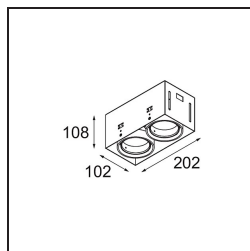

Date
Customer
Project
Type

Mini-Multiple Smart Ring Recessed Trimless Adjustable 2x LED 2700K DE White Structure

Specifications

Material	12536009
Light Source Type	LED
LED Type	BRIDGELUX V8G8
LED technology	LED COB
CRI	Min. 90
Colour Temperature	2700K
Lifetime	L90B10 @50,000 Hours
Lamp Included	Yes
Number of Light Sources	2
CIE flux code	100 100 100 100 95
Binning (SDCM)	2
Light Direction	Down
Optic	Reflector
Input Voltage	Constant Current Driver Required
Electrical Class	III
IP Rating	20
Glow wire rating (°C)	960
Indoor/Outdoor	Indoor
Application	Ceiling, Wall
Mounting	Recessed
Cut-out size (mm)	L 207 W 107
Mounting depth (mm)	120.0
Adjustability	V -35°/+35°
Distance to Lighted Object (m)	0,1
Primary Colour & Primary Finish	White, Structure
Gross weight (g)	1165.0
Drive current (mA)	350 500
Min. forward voltage (Vf)	13,2 13,7
Max. forward voltage (Vf)	15,0 15,4
Connected load (W)	5,0 7,2
Luminous flux per lamp (lm)	526 707
Efficacy (lm/W)	85 77
Glare rating	13 14