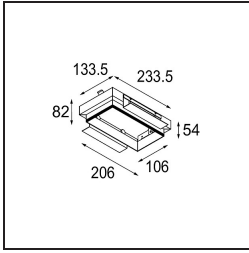

■ **10460230** Plaster Kit Trimless 233x133 - 206x106 2x