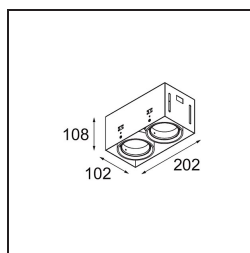

Date
Customer
Project
Type

*Mini-Multiple Smart Ring Recessed Trimless Adjustable 2x LED 2700K DE Black Matt*

**Specifications**

Material	12536002
Light Source Type	LED
LED Type	BRIDGELUX V8G8
LED technology	LED COB
CRI	Min. 90
Colour Temperature	2700K
Lifetime	L90B10 @50,000 Hours
Lamp Included	Yes
Number of Light Sources	2
CIE flux code	100 100 100 100 95
Binning (SDCM)	2
Light Direction	Down
Optic	Reflector
Input Voltage	Constant Current Driver Required
Electrical Class	III
IP Rating	20
Glow wire rating (°C)	960
Indoor/Outdoor	Indoor
Application	Ceiling, Wall
Mounting	Recessed
Cut-out size (mm)	L 207 W 107
Mounting depth (mm)	120.0
Adjustability	V -35°/+35°
Distance to Lighted Object (m)	0,1
Primary Colour & Primary Finish	Black, Matt
Gross weight (g)	1165.0
Drive current (mA)	350      500
Min. forward voltage (Vf)	13,2      13,7
Max. forward voltage (Vf)	15,0      15,4
Connected load (W)	5,0      7,2
Luminous flux per lamp (lm)	526      707
Efficacy (lm/W)	85      77
Glare rating	13      14