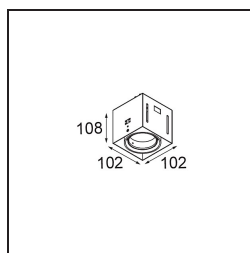

Date
Customer
Project
Type

*Mini-Multiple Smart Ring Recessed Trimless Adjustable 1x LED 4000K DE White Structure*

**Specifications**

Material	12535209
Light Source Type	LED
LED Type	BRIDGELUX V8G8
LED technology	LED COB
CRI	Min. 90
Colour Temperature	4000K
Lifetime	L90B10 @50,000 Hours
Lamp Included	Yes
Number of Light Sources	1
CIE flux code	100 100 100 100 95
Binning (SDCM)	2
Light Direction	Down
Optic	Reflector
Input Voltage	Constant Current Driver Required
Electrical Class	III
IP Rating	20
Glow wire rating (°C)	960
Indoor/Outdoor	Indoor
Application	Ceiling, Wall
Mounting	Recessed
Cut-out size (mm)	L 134.5 W 107
Mounting depth (mm)	120.0
Adjustability	V -35°/+35°
Distance to Lighted Object (m)	0,1
Primary Colour & Primary Finish	White, Structure
Gross weight (g)	710.0
Drive current (mA)	350      500
Min. forward voltage (Vf)	13,2      13,7
Max. forward voltage (Vf)	15,0      15,4
Connected load (W)	5,0      7,2
Luminous flux per lamp (lm)	599      753
Efficacy (lm/W)	120      105
Glare rating	14      15