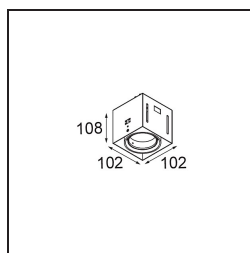

Date
Customer
Project
Type

Mini-Multiple Smart Ring Recessed Trimless Adjustable 1x LED 4000K DE White Structure

Specifications

Material	12535209
Light Source Type	LED
LED Type	BRIDGELUX V8G8
LED technology	LED COB
CRI	Min. 90
Colour Temperature	4000K
Lifetime	L90B10 @50,000 Hours
Lamp Included	Yes
Number of Light Sources	1
CIE flux code	100 100 100 100 95
Binning (SDCM)	2
Light Direction	Down
Optic	Reflector
Input Voltage	Constant Current Driver Required
Electrical Class	III
IP Rating	20
Glow wire rating (°C)	960
Indoor/Outdoor	Indoor
Application	Ceiling, Wall
Mounting	Recessed
Cut-out size (mm)	L 134.5 W 107
Mounting depth (mm)	120.0
Adjustability	V -35°/+35°
Distance to Lighted Object (m)	0,1
Primary Colour & Primary Finish	White, Structure
Gross weight (g)	710.0
Drive current (mA)	350 500
Min. forward voltage (Vf)	13,2 13,7
Max. forward voltage (Vf)	15,0 15,4
Connected load (W)	5,0 7,2
Luminous flux per lamp (lm)	599 753
Efficacy (lm/W)	120 105
Glare rating	14 15