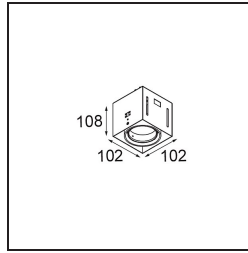

Date
Customer
Project
Type

Mini-Multiple Smart Ring Recessed Trimless Adjustable 1x LED 3000K DE White Structure

Specifications

Material	12535109
Light Source Type	LED
LED Type	BRIDGELUX V8G8
LED technology	LED COB
CRI	Min. 90
Colour Temperature	3000K
Lifetime	L90B10 @50,000 Hours
Lamp Included	Yes
Number of Light Sources	1
CIE flux code	100 100 100 100 95
Binning (SDCM)	2
Light Direction	Down
Optic	Reflector
Input Voltage	Constant Current Driver Required
Electrical Class	III
IP Rating	20
Glow wire rating (°C)	960
Indoor/Outdoor	Indoor
Application	Ceiling, Wall
Mounting	Recessed
Cut-out size (mm)	L 134.5 W 107
Mounting depth (mm)	120.0
Adjustability	V -35°/+35°
Distance to Lighted Object (m)	0,1
Primary Colour & Primary Finish	White, Structure
Gross weight (g)	710.0
Drive current (mA)	350 500
Min. forward voltage (Vf)	13,2 13,7
Max. forward voltage (Vf)	15,0 15,4
Connected load (W)	5,0 7,2
Luminous flux per lamp (lm)	547 735
Efficacy (lm/W)	109 102
Glare rating	14 15