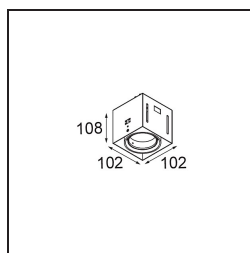

Date
Customer
Project
Type

Mini-Multiple Smart Ring Recessed Trimless Adjustable 1x LED 3000K DE Black Matt

Specifications

Material	12535102
Light Source Type	LED
LED Type	BRIDGELUX V8G8
LED technology	LED COB
CRI	Min. 90
Colour Temperature	3000K
Lifetime	L90B10 @50,000 Hours
Lamp Included	Yes
Number of Light Sources	1
CIE flux code	100 100 100 100 95
Binning (SDCM)	2
Light Direction	Down
Optic	Reflector
Input Voltage	Constant Current Driver Required
Electrical Class	III
IP Rating	20
Glow wire rating (°C)	960
Indoor/Outdoor	Indoor
Application	Ceiling, Wall
Mounting	Recessed
Cut-out size (mm)	L 134.5 W 107
Mounting depth (mm)	120.0
Adjustability	V -35°/+35°
Distance to Lighted Object (m)	0,1
Primary Colour & Primary Finish	Black, Matt
Gross weight (g)	710.0
Drive current (mA)	350 500
Min. forward voltage (Vf)	13.2 13.7
Max. forward voltage (Vf)	15.0 15.4
Connected load (W)	5.0 7.2
Luminous flux per lamp (lm)	547 735
Efficacy (lm/W)	109 102
Glare rating	14 15