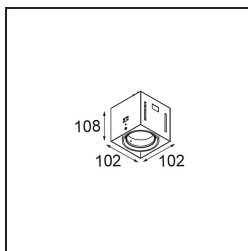

Specifications

Material	12535102
Light Source Type	LED
LED Type	BRIDGELUX V8G8
LED technology	LED COB
CRI	Min. 90
Colour Temperature	3000K
Lifetime	L90B10 @50,000 Hours
Lamp Included	Yes
Number of Light Sources	1
CIE flux code	100 100 100 100 95
Binning (SDCM)	2
Light Direction	Down
Optic	Reflector
Input Voltage	Constant Current Driver Required
Electrical Class	III
IP Rating	20
Glow wire rating (°C)	960
Indoor/Outdoor	Indoor
Application	Ceiling, Wall
Mounting	Recessed
Cut-out size (mm)	L 134.5 W 107
Mounting depth (mm)	120.0
Adjustability	V -35°/+35°
Distance to Lighted Object (m)	0,1
Primary Colour & Primary Finish	Black, Matt
Gross weight (g)	710.0
Drive current (mA)	350 500
Min. forward voltage (Vf)	13,2 13,7
Max. forward voltage (Vf)	15,0 15,4
Connected load (W)	5,0 7,2
Luminous flux per lamp (lm)	547 735
Efficacy (lm/W)	109 102
Glare rating	14 15