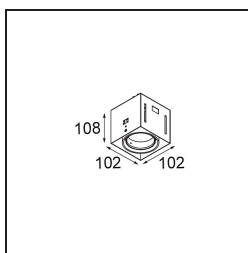

Date
Customer
Project
Type

Mini-Multiple Smart Ring Recessed Trimless Adjustable 1x LED 2700K DE White Structure

Specifications

Material	12535009
Light Source Type	LED
LED Type	BRIDGELUX V8G8
LED technology	LED COB
CRI	Min. 90
Colour Temperature	2700K
Lifetime	L90B10 @50,000 Hours
Lamp Included	Yes
Number of Light Sources	1
CIE flux code	100 100 100 100 95
Binning (SDCM)	2
Light Direction	Down
Optic	Reflector
Input Voltage	Constant Current Driver Required
Electrical Class	III
IP Rating	20
Glow wire rating (°C)	960
Indoor/Outdoor	Indoor
Application	Ceiling, Wall
Mounting	Recessed
Cut-out size (mm)	L 134.5 W 107
Mounting depth (mm)	120.0
Adjustability	V -35°/+35°
Distance to Lighted Object (m)	0,1
Primary Colour & Primary Finish	White, Structure
Gross weight (g)	710.0
Drive current (mA)	350 500
Min. forward voltage (Vf)	13,2 13,7
Max. forward voltage (Vf)	15,0 15,4
Connected load (W)	5,0 7,2
Luminous flux per lamp (lm)	526 707
Efficacy (lm/W)	85 77
Glare rating	13 14