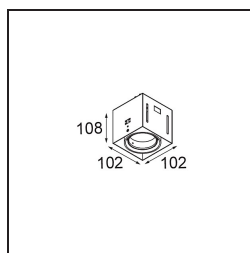

Date
Customer
Project
Type

Mini-Multiple Smart Ring Recessed Trimless Adjustable 1x LED 2700K DE White Structure

Specifications

Material	12535009
Light Source Type	LED
LED Type	BRIDGELUX V8G8
LED technology	LED COB
CRI	Min. 90
Colour Temperature	2700K
Lifetime	L90B10 @50,000 Hours
Lamp Included	Yes
Number of Light Sources	1
CIE flux code	100 100 100 100 95
Binning (SDCM)	2
Light Direction	Down
Optic	Reflector
Input Voltage	Constant Current Driver Required
Electrical Class	III
IP Rating	20
Glow wire rating (°C)	960
Indoor/Outdoor	Indoor
Application	Ceiling, Wall
Mounting	Recessed
Cut-out size (mm)	L 134.5 W 107
Mounting depth (mm)	120.0
Adjustability	V -35°/+35°
Distance to Lighted Object (m)	0,1
Primary Colour & Primary Finish	White, Structure
Gross weight (g)	710.0
Drive current (mA)	350 500
Min. forward voltage (Vf)	13,2 13,7
Max. forward voltage (Vf)	15,0 15,4
Connected load (W)	5,0 7,2
Luminous flux per lamp (lm)	526 707
Efficacy (lm/W)	85 77
Glare rating	13 14