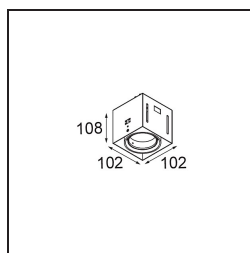

Date
Customer
Project
Type

*Mini-Multiple Smart Ring Recessed Trimless Adjustable 1x LED 2700K DE Black Matt*

**Specifications**

Material	12535002
Light Source Type	LED
LED Type	BRIDGELUX V8G8
LED technology	LED COB
CRI	Min. 90
Colour Temperature	2700K
Lifetime	L90B10 @50,000 Hours
Lamp Included	Yes
Number of Light Sources	1
CIE flux code	100 100 100 100 95
Binning (SDCM)	2
Light Direction	Down
Optic	Reflector
Input Voltage	Constant Current Driver Required
Electrical Class	III
IP Rating	20
Glow wire rating (°C)	960
Indoor/Outdoor	Indoor
Application	Ceiling, Wall
Mounting	Recessed
Cut-out size (mm)	L 134.5 W 107
Mounting depth (mm)	120.0
Adjustability	V -35°/+35°
Distance to Lighted Object (m)	0,1
Primary Colour & Primary Finish	Black, Matt
Gross weight (g)	710.0
Drive current (mA)	350      500
Min. forward voltage (Vf)	13,2      13,7
Max. forward voltage (Vf)	15,0      15,4
Connected load (W)	5,0      7,2
Luminous flux per lamp (lm)	526      707
Efficacy (lm/W)	85      77
Glare rating	13      14