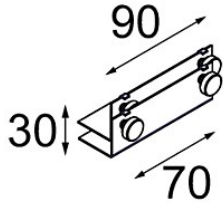

Date _____
Customer _____
Project _____
Type _____

Mini-Multiple Trimless Mounting Bracket White Structure

Specifications

| | |
|---------------------------------|------------------|
| Material | 12534009 |
| Lamp Included | No |
| Number of Light Sources | 0 |
| IP Rating | 20 |
| Glow wire rating (°C) | 960 |
| Indoor/Outdoor | Indoor |
| Adjustability | Not Applicable |
| Primary Colour & Primary Finish | White, Structure |
| Gross weight (g) | 104.0 |