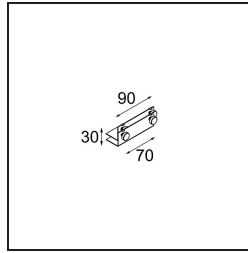

Date _____
Customer _____
Project _____
Type _____

Mini-Multiple Trimless Mounting Bracket White Structure

Specifications

| | |
|---------------------------------|------------------|
| Material | 12534009 |
| Lamp Included | No |
| Number of Light Sources | 0 |
| IP Rating | 20 |
| Glow wire rating (°C) | 960 |
| Indoor/Outdoor | Indoor |
| Adjustability | Not Applicable |
| Primary Colour & Primary Finish | White, Structure |
| Gross weight (g) | 104.0 |