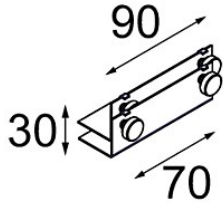

Date \_\_\_\_\_  
Customer \_\_\_\_\_  
Project \_\_\_\_\_  
Type \_\_\_\_\_

*Mini-Multiple Trimless Mounting Bracket Black*

**Specifications**

Material	12534002
Lamp Included	No
Number of Light Sources	0
IP Rating	20
Glow wire rating (°C)	960
Indoor/Outdoor	Indoor
Adjustability	Not Applicable
Primary Colour & Primary Finish	Black,
Gross weight (g)	104.0