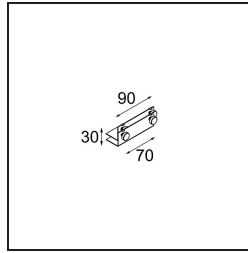

Date \_\_\_\_\_  
Customer \_\_\_\_\_  
Project \_\_\_\_\_  
Type \_\_\_\_\_

*Mini-Multiple Trimless Mounting Bracket Black*

**Specifications**

Material	12534002
Lamp Included	No
Number of Light Sources	0
IP Rating	20
Glow wire rating (°C)	960
Indoor/Outdoor	Indoor
Adjustability	Not Applicable
Primary Colour & Primary Finish	Black,
Gross weight (g)	104.0