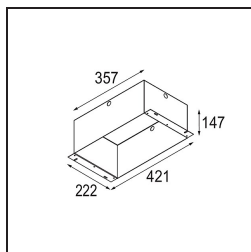

TM30 & CRI Diagrammen

Diagrammen

Optische Accessoires

- **12553002** Frontring Smart Flat Medium Black Matt
- **12553009** Frontring Smart Flat Medium White Structure
- **12553102** Frontring Smart Flat Flood Black Matt
- **12553109** Frontring Smart Flat Flood White Structure
- **12553202** Frontring Smart Flat Spot Black Matt
- **12553209** Frontring Smart Flat Spot White Structure
- **12554002** Frontring Smart Cake Medium Black Matt
- **12554009** Frontring Smart Cake Medium White Structure
- **12554102** Frontring Smart Cake Flood Black Matt
- **12554109** Frontring Smart Cake Flood White Structure
- **12554202** Frontring Smart Cake Spot Black Matt
- **12554209** Frontring Smart Cake Spot White Structure
- **12555002** Frontring Smart Lotis Medium Black Matt
- **12555009** Frontring Smart Lotis Medium White Structure
- **12555102** Frontring Smart Lotis Flood Black Matt
- **12555109** Frontring Smart Lotis Flood White Structure
- **12555202** Frontring Smart Lotis Spot Black Matt
- **12555209** Frontring Smart Lotis Spot White Structure
- **12556002** Frontring Smart Kup Medium Black Matt
- **12556009** Frontring Smart Kup Medium White Structure
- **12556102** Frontring Smart Kup Flood Black Matt
- **12556109** Frontring Smart Kup Flood White Structure
- **12556202** Frontring Smart Kup Spot Black Matt
- **12556209** Frontring Smart Kup Spot White Structure

Installatie Accessoires

- **10400430** Installation Housing 357x222x147
- **10420430** Plaster Kit 240x387 - 210x210 1x

■ Kies een vereist accessoire