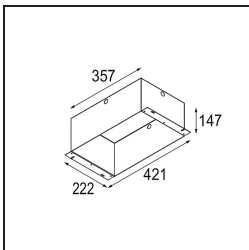

Date
Customer
Project
Type

FFD_Mini-Multiple Smart Ring Recessed Adjustable 4x LED 2700K DE White Structure

Specifications

Material	12527009
Light Source Type	LED
LED Type	BRIDGELUX V8G8
LED technology	LED COB
CRI	Min. 90
Colour Temperature	2700K
Lifetime	L80B20 @50,000 Hours
Lamp Included	Yes
Number of Light Sources	4
CIE flux code	100 100 100 100 95
Binning (SDCM)	2
Light Direction	Down
Optic	Reflector
Input Voltage	Constant Current Driver Required
Electrical Class	III
IP Rating	20
Glow wire rating (°C)	960
Indoor/Outdoor	Indoor
Application	Ceiling, Wall
Mounting	Recessed
Cut-out size (mm)	L 210 W 210
Mounting depth (mm)	120.0
Adjustability	V -35°/+35°
Distance to Lighted Object (m)	0,1
Primary Colour & Primary Finish	White, Structure
Gross weight (g)	2590.0
Drive current (mA)	350 500
Min. forward voltage (Vf)	13,2 13,7
Max. forward voltage (Vf)	15,0 15,4
Connected load (W)	5,0 7,2
Luminous flux per lamp (lm)	526 707
Efficacy (lm/W)	85 77
Glare rating	13 14

Installation Accessories

- **10400430** Installation Housing 357x222x147
- **10420430** Plaster Kit 240x387 - 210x210 1x

■ Choose a required accessory