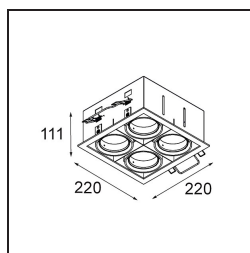

Date
Customer
Project
Type

FFD_Mini-Multiple Smart Ring Recessed Adjustable 4x LED 2700K DE White Structure

Specifications

Material	12527009
Light Source Type	LED
LED Type	BRIDGELUX V8G8
LED technology	LED COB
CRI	Min. 90
Colour Temperature	2700K
Lifetime	L80B20 @50,000 Hours
Lamp Included	Yes
Number of Light Sources	4
CIE flux code	100 100 100 100 95
Binning (SDCM)	2
Light Direction	Down
Optic	Reflector
Input Voltage	Constant Current Driver Required
Electrical Class	III
IP Rating	20
Glow wire rating (°C)	960
Indoor/Outdoor	Indoor
Application	Ceiling, Wall
Mounting	Recessed
Cut-out size (mm)	L 210 W 210
Mounting depth (mm)	120.0
Adjustability	V -35°/+35°
Distance to Lighted Object (m)	0,1
Primary Colour & Primary Finish	White, Structure
Gross weight (g)	2590.0
Drive current (mA)	350 500
Min. forward voltage (Vf)	13,2 13,7
Max. forward voltage (Vf)	15,0 15,4
Connected load (W)	5,0 7,2
Luminous flux per lamp (lm)	526 707
Efficacy (lm/W)	85 77
Glare rating	13 14