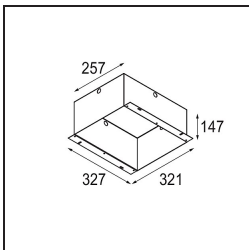

Specifications

Material	12526205
Light Source Type	LED
LED Type	BRIDGELUX V8G8
LED technology	LED COB
CRI	Min. 90
Colour Temperature	4000K
Lifetime	L90B10 @50,000 Hours
Lamp Included	Yes
Number of Light Sources	3
CIE flux code	100 100 100 100 95
Binning (SDCM)	2
Light Direction	Down
Optic	Reflector
Input Voltage	Constant Current Driver Required
Electrical Class	III
IP Rating	20
Glow wire rating (°C)	960
Indoor/Outdoor	Indoor
Application	Ceiling, Wall
Mounting	Recessed
Cut-out size (mm)	L 315 W 110
Mounting depth (mm)	120.0
Adjustability	V -35°/+35°
Distance to Lighted Object (m)	0,1
Primary Colour & Primary Finish	Aluminium, Matt
Secondary Colour & Secondary Finish	Black, Matt
Gross weight (g)	1970.0
Drive current (mA)	350 500
Min. forward voltage (Vf)	13,2 13,7
Max. forward voltage (Vf)	15,0 15,4
Connected load (W)	5,0 7,2
Luminous flux per lamp (lm)	599 753
Efficacy (lm/W)	120 105
Glare rating	14 15

Installation Accessories

- 10400330 Installation Housing 257x327x147
- 10420330 Plaster Kit 345x287 - 315x110 1x

■ Choose a required accessory