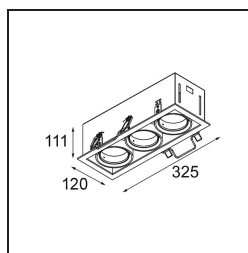

Specifications

Material	12526205
Light Source Type	LED
LED Type	BRIDGELUX V8G8
LED technology	LED COB
CRI	Min. 90
Colour Temperature	4000K
Lifetime	L90B10 @50,000 Hours
Lamp Included	Yes
Number of Light Sources	3
CIE flux code	100 100 100 100 95
Binning (SDCM)	2
Light Direction	Down
Optic	Reflector
Input Voltage	Constant Current Driver Required
Electrical Class	III
IP Rating	20
Glow wire rating (°C)	960
Indoor/Outdoor	Indoor
Application	Ceiling, Wall
Mounting	Recessed
Cut-out size (mm)	L 315 W 110
Mounting depth (mm)	120.0
Adjustability	V -35°/+35°
Distance to Lighted Object (m)	0,1
Primary Colour & Primary Finish	Aluminium, Matt
Secondary Colour & Secondary Finish	Black, Matt
Gross weight (g)	1970.0
Drive current (mA)	350 500
Min. forward voltage (Vf)	13,2 13,7
Max. forward voltage (Vf)	15,0 15,4
Connected load (W)	5,0 7,2
Luminous flux per lamp (lm)	599 753
Efficacy (lm/W)	120 105
Glare rating	14 15