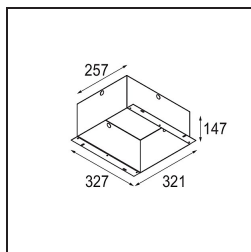

Livello abbagliamento	14	15
Remark	<ul style="list-style-type: none">• Smart front ring non incluso• Questo non è un prodotto completo. Necessario Smart front ring	

TM30 & CRI diagram

Accessorio Ottico

- 12553002 Frontring Smart Flat Medium Black Matt
- 12553009 Frontring Smart Flat Medium White Structure
- 12553102 Frontring Smart Flat Flood Black Matt
- 12553109 Frontring Smart Flat Flood White Structure
- 12553202 Frontring Smart Flat Spot Black Matt
- 12553209 Frontring Smart Flat Spot White Structure
- 12554002 Frontring Smart Cake Medium Black Matt
- 12554009 Frontring Smart Cake Medium White Structure
- 12554102 Frontring Smart Cake Flood Black Matt
- 12554109 Frontring Smart Cake Flood White Structure
- 12554202 Frontring Smart Cake Spot Black Matt
- 12554209 Frontring Smart Cake Spot White Structure
- 12555002 Frontring Smart Lotis Medium Black Matt
- 12555009 Frontring Smart Lotis Medium White Structure
- 12555102 Frontring Smart Lotis Flood Black Matt
- 12555109 Frontring Smart Lotis Flood White Structure
- 12555202 Frontring Smart Lotis Spot Black Matt
- 12555209 Frontring Smart Lotis Spot White Structure
- 12556002 Frontring Smart Kup Medium Black Matt
- 12556009 Frontring Smart Kup Medium White Structure
- 12556102 Frontring Smart Kup Flood Black Matt
- 12556109 Frontring Smart Kup Flood White Structure
- 12556202 Frontring Smart Kup Spot Black Matt
- 12556209 Frontring Smart Kup Spot White Structure

Accessori Installazione

- 10400330 Installation Housing 257x327x147
- 10420330 Plaster Kit 345x287 - 315x110 1x

■ Choose a required accessory