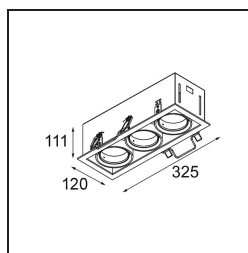

Specifications

Material	12526105
Light Source Type	LED
LED Type	BRIDGELUX V8G8
LED technology	LED COB
CRI	Min. 90
Colour Temperature	3000K
Lifetime	L90B10 @50,000 Hours
Lamp Included	Yes
Number of Light Sources	3
CIE flux code	100 100 100 100 95
Binning (SDCM)	2
Light Direction	Down
Optic	Reflector
Input Voltage	Constant Current Driver Required
Electrical Class	III
IP Rating	20
Glow wire rating (°C)	960
Indoor/Outdoor	Indoor
Application	Ceiling, Wall
Mounting	Recessed
Cut-out size (mm)	L 315 W 110
Mounting depth (mm)	120.0
Adjustability	V -35°/+35°
Distance to Lighted Object (m)	0,1
Primary Colour & Primary Finish	Aluminium, Matt
Secondary Colour & Secondary Finish	Black, Matt
Gross weight (g)	1970.0
Drive current (mA)	350 500
Min. forward voltage (Vf)	13,2 13,7
Max. forward voltage (Vf)	15,0 15,4
Connected load (W)	5,0 7,2
Luminous flux per lamp (lm)	547 735
Efficacy (lm/W)	109 102
Glare rating	14 15