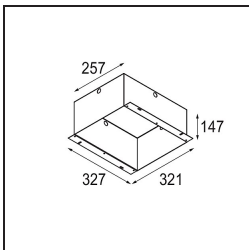

Specifications

Material	12526105
Light Source Type	LED
LED Type	BRIDGELUX V8G8
LED technology	LED COB
CRI	Min. 90
Colour Temperature	3000K
Lifetime	L90B10 @50,000 Hours
Lamp Included	Yes
Number of Light Sources	3
CIE flux code	100 100 100 100 95
Binning (SDCM)	2
Light Direction	Down
Optic	Reflector
Input Voltage	Constant Current Driver Required
Electrical Class	III
IP Rating	20
Glow wire rating (°C)	960
Indoor/Outdoor	Indoor
Application	Ceiling, Wall
Mounting	Recessed
Cut-out size (mm)	L 315 W 110
Mounting depth (mm)	120.0
Adjustability	V -35°/+35°
Distance to Lighted Object (m)	0,1
Primary Colour & Primary Finish	Aluminium, Matt
Secondary Colour & Secondary Finish	Black, Matt
Gross weight (g)	1970.0
Drive current (mA)	350 500
Min. forward voltage (Vf)	13,2 13,7
Max. forward voltage (Vf)	15,0 15,4
Connected load (W)	5,0 7,2
Luminous flux per lamp (lm)	547 735
Efficacy (lm/W)	109 102
Glare rating	14 15

Installation Accessories

- 10400330 Installation Housing 257x327x147
- 10420330 Plaster Kit 345x287 - 315x110 1x

■ Choose a required accessory