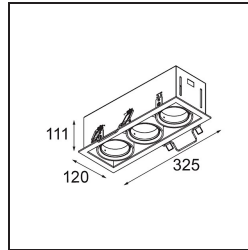

Specifications

| | |
|-------------------------------------|----------------------------------|
| Material | 12526005 |
| Light Source Type | LED |
| LED Type | BRIDGELUX V8G8 |
| LED technology | LED COB |
| CRI | Min. 90 |
| Colour Temperature | 2700K |
| Lifetime | L80B20 @50,000 Hours |
| Lamp Included | Yes |
| Number of Light Sources | 3 |
| CIE flux code | 100 100 100 100 95 |
| Binning (SDCM) | 2 |
| Light Direction | Down |
| Optic | Reflector |
| Input Voltage | Constant Current Driver Required |
| Electrical Class | III |
| IP Rating | 20 |
| Glow wire rating (°C) | 960 |
| Indoor/Outdoor | Indoor |
| Application | Ceiling, Wall |
| Mounting | Recessed |
| Cut-out size (mm) | L 315 W 110 |
| Mounting depth (mm) | 120.0 |
| Adjustability | V -35°/+35° |
| Distance to Lighted Object (m) | 0,1 |
| Primary Colour & Primary Finish | Aluminium, Matt |
| Secondary Colour & Secondary Finish | Black, Matt |
| Gross weight (g) | 1970.0 |
| Drive current (mA) | 350 500 |
| Min. forward voltage (Vf) | 13,2 13,7 |
| Max. forward voltage (Vf) | 15,0 15,4 |
| Connected load (W) | 5,0 7,2 |
| Luminous flux per lamp (lm) | 526 707 |
| Efficacy (lm/W) | 85 77 |
| Glare rating | 13 14 |