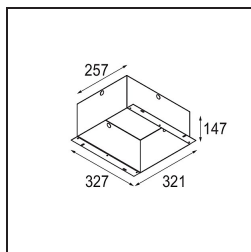

Specifications

| | |
|-------------------------------------|----------------------------------|
| Material | 12526005 |
| Light Source Type | LED |
| LED Type | BRIDGELUX V8G8 |
| LED technology | LED COB |
| CRI | Min. 90 |
| Colour Temperature | 2700K |
| Lifetime | L80B20 @50,000 Hours |
| Lamp Included | Yes |
| Number of Light Sources | 3 |
| CIE flux code | 100 100 100 100 95 |
| Binning (SDCM) | 2 |
| Light Direction | Down |
| Optic | Reflector |
| Input Voltage | Constant Current Driver Required |
| Electrical Class | III |
| IP Rating | 20 |
| Glow wire rating (°C) | 960 |
| Indoor/Outdoor | Indoor |
| Application | Ceiling, Wall |
| Mounting | Recessed |
| Cut-out size (mm) | L 315 W 110 |
| Mounting depth (mm) | 120.0 |
| Adjustability | V -35°/+35° |
| Distance to Lighted Object (m) | 0,1 |
| Primary Colour & Primary Finish | Aluminium, Matt |
| Secondary Colour & Secondary Finish | Black, Matt |
| Gross weight (g) | 1970.0 |
| Drive current (mA) | 350 500 |
| Min. forward voltage (Vf) | 13,2 13,7 |
| Max. forward voltage (Vf) | 15,0 15,4 |
| Connected load (W) | 5,0 7,2 |
| Luminous flux per lamp (lm) | 526 707 |
| Efficacy (lm/W) | 85 77 |
| Glare rating | 13 14 |

Installation Accessories

■ **10400330** Installation Housing 257x327x147

■ **10420330** Plaster Kit 345x287 - 315x110 1x

■ Choose a required accessory