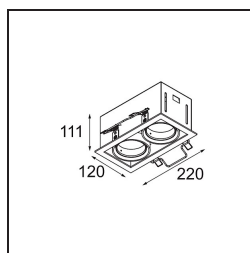

Date
Customer
Project
Type

Mini-Multiple Smart Ring Recessed Adjustable 2x LED 4000K DE White Structure

Specifications

Material	12525209
Light Source Type	LED
LED Type	BRIDGELUX V8G8
LED technology	LED COB
CRI	Min. 90
Colour Temperature	4000K
Lifetime	L90B10 @50,000 Hours
Lamp Included	Yes
Number of Light Sources	2
CIE flux code	100 100 100 100 95
Binning (SDCM)	2
Light Direction	Down
Optic	Reflector
Input Voltage	Constant Current Driver Required
Electrical Class	III
IP Rating	20
Glow wire rating (°C)	960
Indoor/Outdoor	Indoor
Application	Ceiling, Wall
Mounting	Recessed
Cut-out size (mm)	L 210 W 110
Mounting depth (mm)	120.0
Adjustability	V -35°/+35°
Distance to Lighted Object (m)	0,1
Primary Colour & Primary Finish	White, Structure
Gross weight (g)	1270.0
Drive current (mA)	350 500
Min. forward voltage (Vf)	13,2 13,7
Max. forward voltage (Vf)	15,0 15,4
Connected load (W)	5,0 7,2
Luminous flux per lamp (lm)	599 753
Efficacy (lm/W)	120 105
Glare rating	14 15