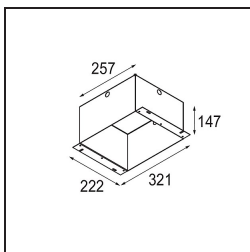

Optical Accessories

- 12553002 Frontring Smart Flat Medium Black Matt
- 12553009 Frontring Smart Flat Medium White Structure
- 12553102 Frontring Smart Flat Flood Black Matt
- 12553109 Frontring Smart Flat Flood White Structure
- 12553202 Frontring Smart Flat Spot Black Matt
- 12553209 Frontring Smart Flat Spot White Structure
- 12554002 Frontring Smart Cake Medium Black Matt
- 12554009 Frontring Smart Cake Medium White Structure
- 12554102 Frontring Smart Cake Flood Black Matt
- 12554109 Frontring Smart Cake Flood White Structure
- 12554202 Frontring Smart Cake Spot Black Matt
- 12554209 Frontring Smart Cake Spot White Structure
- 12555002 Frontring Smart Lotis Medium Black Matt
- 12555009 Frontring Smart Lotis Medium White Structure
- 12555102 Frontring Smart Lotis Flood Black Matt
- 12555109 Frontring Smart Lotis Flood White Structure
- 12555202 Frontring Smart Lotis Spot Black Matt
- 12555209 Frontring Smart Lotis Spot White Structure
- 12556002 Frontring Smart Kup Medium Black Matt
- 12556009 Frontring Smart Kup Medium White Structure
- 12556102 Frontring Smart Kup Flood Black Matt
- 12556109 Frontring Smart Kup Flood White Structure
- 12556202 Frontring Smart Kup Spot Black Matt
- 12556209 Frontring Smart Kup Spot White Structure

Installation Accessories

10400230 Installation Housing 257x222x147

10420230 Plaster Kit 240x287 - 210x110 1x

■ Choose a required accessory