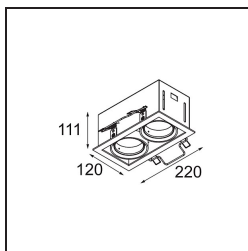

### Specifications

Material	12525205
Light Source Type	LED
LED Type	BRIDGELUX V8G8
LED technology	LED COB
CRI	Min. 90
Colour Temperature	4000K
Lifetime	L90B10 @50,000 Hours
Lamp Included	Yes
Number of Light Sources	2
CIE flux code	100 100 100 100 95
Binning (SDCM)	2
Light Direction	Down
Optic	Reflector
Input Voltage	Constant Current Driver Required
Electrical Class	III
IP Rating	20
Glow wire rating (°C)	960
Indoor/Outdoor	Indoor
Application	Ceiling, Wall
Mounting	Recessed
Cut-out size (mm)	L 210 W 110
Mounting depth (mm)	120.0
Adjustability	V -35°/+35°
Distance to Lighted Object (m)	0,1
Primary Colour & Primary Finish	Aluminium, Matt
Secondary Colour & Secondary Finish	Black, Matt
Gross weight (g)	1270.0
Drive current (mA)	350      500
Min. forward voltage (Vf)	13,2      13,7
Max. forward voltage (Vf)	15,0      15,4
Connected load (W)	5,0      7,2
Luminous flux per lamp (lm)	599      753
Efficacy (lm/W)	120      105
Glare rating	14      15