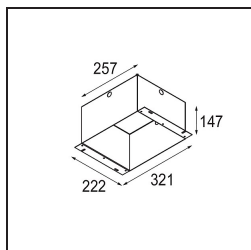

Optical Accessories

- 12553002 Frontring Smart Flat Medium Black Matt
- 12553009 Frontring Smart Flat Medium White Structure
- 12553102 Frontring Smart Flat Flood Black Matt
- 12553109 Frontring Smart Flat Flood White Structure
- 12553202 Frontring Smart Flat Spot Black Matt
- 12553209 Frontring Smart Flat Spot White Structure
- 12554002 Frontring Smart Cake Medium Black Matt
- 12554009 Frontring Smart Cake Medium White Structure
- 12554102 Frontring Smart Cake Flood Black Matt
- 12554109 Frontring Smart Cake Flood White Structure
- 12554202 Frontring Smart Cake Spot Black Matt
- 12554209 Frontring Smart Cake Spot White Structure
- 12555002 Frontring Smart Lotis Medium Black Matt
- 12555009 Frontring Smart Lotis Medium White Structure
- 12555102 Frontring Smart Lotis Flood Black Matt
- 12555109 Frontring Smart Lotis Flood White Structure
- 12555202 Frontring Smart Lotis Spot Black Matt
- 12555209 Frontring Smart Lotis Spot White Structure
- 12556002 Frontring Smart Kup Medium Black Matt
- 12556009 Frontring Smart Kup Medium White Structure
- 12556102 Frontring Smart Kup Flood Black Matt
- 12556109 Frontring Smart Kup Flood White Structure
- 12556202 Frontring Smart Kup Spot Black Matt
- 12556209 Frontring Smart Kup Spot White Structure

Installation Accessories

- 10400230 Installation Housing 257x222x147
- 10420230 Plaster Kit 240x287 - 210x110 1x

■ Choose a required accessory