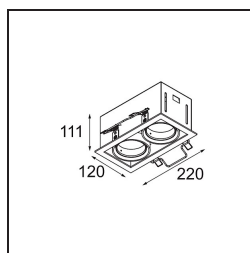

Date
Customer
Project
Type

Mini-Multiple Smart Ring Recessed Adjustable 2x LED 3000K DE White Structure

Specifications

Material	12525109
Light Source Type	LED
LED Type	BRIDGELUX V8G8
LED technology	LED COB
CRI	Min. 90
Colour Temperature	3000K
Lifetime	L90B10 @50,000 Hours
Lamp Included	Yes
Number of Light Sources	2
CIE flux code	100 100 100 100 95
Binning (SDCM)	2
Light Direction	Down
Optic	Reflector
Input Voltage	Constant Current Driver Required
Electrical Class	III
IP Rating	20
Glow wire rating (°C)	960
Indoor/Outdoor	Indoor
Application	Ceiling, Wall
Mounting	Recessed
Cut-out size (mm)	L 210 W 110
Mounting depth (mm)	120.0
Adjustability	V -35°/+35°
Distance to Lighted Object (m)	0,1
Primary Colour & Primary Finish	White, Structure
Gross weight (g)	1270.0
Drive current (mA)	350 500
Min. forward voltage (Vf)	13,2 13,7
Max. forward voltage (Vf)	15,0 15,4
Connected load (W)	5,0 7,2
Luminous flux per lamp (lm)	547 735
Efficacy (lm/W)	109 102
Glare rating	14 15