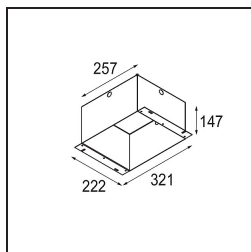

Livello abbagliamento	14	15
Remark	<ul style="list-style-type: none">• Smart front ring non incluso• Questo non è un prodotto completo. Necessario Smart front ring	

TM30 & CRI diagram

Accessorio Ottico

- 12553002 Frontring Smart Flat Medium Black Matt
- 12553009 Frontring Smart Flat Medium White Structure
- 12553102 Frontring Smart Flat Flood Black Matt
- 12553109 Frontring Smart Flat Flood White Structure
- 12553202 Frontring Smart Flat Spot Black Matt
- 12553209 Frontring Smart Flat Spot White Structure
- 12554002 Frontring Smart Cake Medium Black Matt
- 12554009 Frontring Smart Cake Medium White Structure
- 12554102 Frontring Smart Cake Flood Black Matt
- 12554109 Frontring Smart Cake Flood White Structure
- 12554202 Frontring Smart Cake Spot Black Matt
- 12554209 Frontring Smart Cake Spot White Structure
- 12555002 Frontring Smart Lotis Medium Black Matt
- 12555009 Frontring Smart Lotis Medium White Structure
- 12555102 Frontring Smart Lotis Flood Black Matt
- 12555109 Frontring Smart Lotis Flood White Structure
- 12555202 Frontring Smart Lotis Spot Black Matt
- 12555209 Frontring Smart Lotis Spot White Structure
- 12556002 Frontring Smart Kup Medium Black Matt
- 12556009 Frontring Smart Kup Medium White Structure
- 12556102 Frontring Smart Kup Flood Black Matt
- 12556109 Frontring Smart Kup Flood White Structure
- 12556202 Frontring Smart Kup Spot Black Matt
- 12556209 Frontring Smart Kup Spot White Structure

Accessori Installazione

- 10400230 Installation Housing 257x222x147
- 10420230 Plaster Kit 240x287 - 210x110 1x

■ Choose a required accessory