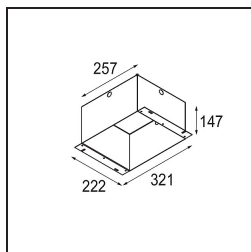

Optical Accessories

- 12553002 Frontring Smart Flat Medium Black Matt
- 12553009 Frontring Smart Flat Medium White Structure
- 12553102 Frontring Smart Flat Flood Black Matt
- 12553109 Frontring Smart Flat Flood White Structure
- 12553202 Frontring Smart Flat Spot Black Matt
- 12553209 Frontring Smart Flat Spot White Structure
- 12554002 Frontring Smart Cake Medium Black Matt
- 12554009 Frontring Smart Cake Medium White Structure
- 12554102 Frontring Smart Cake Flood Black Matt
- 12554109 Frontring Smart Cake Flood White Structure
- 12554202 Frontring Smart Cake Spot Black Matt
- 12554209 Frontring Smart Cake Spot White Structure
- 12555002 Frontring Smart Lotis Medium Black Matt
- 12555009 Frontring Smart Lotis Medium White Structure
- 12555102 Frontring Smart Lotis Flood Black Matt
- 12555109 Frontring Smart Lotis Flood White Structure
- 12555202 Frontring Smart Lotis Spot Black Matt
- 12555209 Frontring Smart Lotis Spot White Structure
- 12556002 Frontring Smart Kup Medium Black Matt
- 12556009 Frontring Smart Kup Medium White Structure
- 12556102 Frontring Smart Kup Flood Black Matt
- 12556109 Frontring Smart Kup Flood White Structure
- 12556202 Frontring Smart Kup Spot Black Matt
- 12556209 Frontring Smart Kup Spot White Structure

Installation Accessories

- 10400230 Installation Housing 257x222x147
- 10420230 Plaster Kit 240x287 - 210x110 1x

■ Choose a required accessory