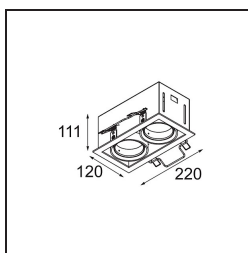

### Specifications

Material	12525105	
Light Source Type	LED	
LED Type	BRIDGELUX V8G8	
LED technology	LED COB	
CRI	Min. 90	
Colour Temperature	3000K	
Lifetime	L90B10 @50,000 Hours	
Lamp Included	Yes	
Number of Light Sources	2	
CIE flux code	100 100 100 100 95	
Binning (SDCM)	2	
Light Direction	Down	
Optic	Reflector	
Input Voltage	Constant Current Driver Required	
Electrical Class	III	
IP Rating	20	
Glow wire rating (°C)	960	
Indoor/Outdoor	Indoor	
Application	Ceiling, Wall	
Mounting	Recessed	
Cut-out size (mm)	L 210 W 110	
Mounting depth (mm)	120.0	
Adjustability	V -35°/+35°	
Distance to Lighted Object (m)	0,1	
Primary Colour & Primary Finish	Aluminium, Matt	
Secondary Colour & Secondary Finish	Black, Matt	
Gross weight (g)	1270.0	
Drive current (mA)	350	500
Min. forward voltage (Vf)	13,2	13,7
Max. forward voltage (Vf)	15,0	15,4
Connected load (W)	5,0	7,2
Luminous flux per lamp (lm)	547	735
Efficacy (lm/W)	109	102
Glare rating	14	15