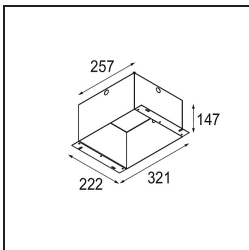

Optical Accessories

- 12553002 Frontring Smart Flat Medium Black Matt
- 12553009 Frontring Smart Flat Medium White Structure
- 12553102 Frontring Smart Flat Flood Black Matt
- 12553109 Frontring Smart Flat Flood White Structure
- 12553202 Frontring Smart Flat Spot Black Matt
- 12553209 Frontring Smart Flat Spot White Structure
- 12554002 Frontring Smart Cake Medium Black Matt
- 12554009 Frontring Smart Cake Medium White Structure
- 12554102 Frontring Smart Cake Flood Black Matt
- 12554109 Frontring Smart Cake Flood White Structure
- 12554202 Frontring Smart Cake Spot Black Matt
- 12554209 Frontring Smart Cake Spot White Structure
- 12555002 Frontring Smart Lotis Medium Black Matt
- 12555009 Frontring Smart Lotis Medium White Structure
- 12555102 Frontring Smart Lotis Flood Black Matt
- 12555109 Frontring Smart Lotis Flood White Structure
- 12555202 Frontring Smart Lotis Spot Black Matt
- 12555209 Frontring Smart Lotis Spot White Structure
- 12556002 Frontring Smart Kup Medium Black Matt
- 12556009 Frontring Smart Kup Medium White Structure
- 12556102 Frontring Smart Kup Flood Black Matt
- 12556109 Frontring Smart Kup Flood White Structure
- 12556202 Frontring Smart Kup Spot Black Matt
- 12556209 Frontring Smart Kup Spot White Structure

Installation Accessories

- 10400230 Installation Housing 257x222x147
- 10420230 Plaster Kit 240x287 - 210x110 1x

■ Choose a required accessory