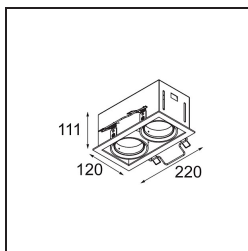

Date
Customer
Project
Type

*Mini-Multiple Smart Ring Recessed Adjustable 2x LED 2700K DE White Structure*

**Specifications**

Material	12525009
Light Source Type	LED
LED Type	BRIDGELUX V8G8
LED technology	LED COB
CRI	Min. 90
Colour Temperature	2700K
Lifetime	L80B20 @50,000 Hours
Lamp Included	Yes
Number of Light Sources	2
CIE flux code	100 100 100 100 95
Binning (SDCM)	2
Light Direction	Down
Optic	Reflector
Input Voltage	Constant Current Driver Required
Electrical Class	III
IP Rating	20
Glow wire rating (°C)	960
Indoor/Outdoor	Indoor
Application	Ceiling, Wall
Mounting	Recessed
Cut-out size (mm)	L 210 W 110
Mounting depth (mm)	120.0
Adjustability	V -35°/+35°
Distance to Lighted Object (m)	0,1
Primary Colour & Primary Finish	White, Structure
Gross weight (g)	1270.0
Drive current (mA)	350      500
Min. forward voltage (Vf)	13,2      13,7
Max. forward voltage (Vf)	15,0      15,4
Connected load (W)	5,0      7,2
Luminous flux per lamp (lm)	526      707
Efficacy (lm/W)	85      77
Glare rating	13      14