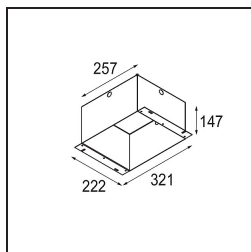

Livello abbagliamento	13	14
Remark	<ul style="list-style-type: none">• Smart front ring non incluso• Questo non è un prodotto completo. Necessario Smart front ring	

TM30 & CRI diagram

Accessorio Ottico

- 12553002 Frontring Smart Flat Medium Black Matt
- 12553009 Frontring Smart Flat Medium White Structure
- 12553102 Frontring Smart Flat Flood Black Matt
- 12553109 Frontring Smart Flat Flood White Structure
- 12553202 Frontring Smart Flat Spot Black Matt
- 12553209 Frontring Smart Flat Spot White Structure
- 12554002 Frontring Smart Cake Medium Black Matt
- 12554009 Frontring Smart Cake Medium White Structure
- 12554102 Frontring Smart Cake Flood Black Matt
- 12554109 Frontring Smart Cake Flood White Structure
- 12554202 Frontring Smart Cake Spot Black Matt
- 12554209 Frontring Smart Cake Spot White Structure
- 12555002 Frontring Smart Lotis Medium Black Matt
- 12555009 Frontring Smart Lotis Medium White Structure
- 12555102 Frontring Smart Lotis Flood Black Matt
- 12555109 Frontring Smart Lotis Flood White Structure
- 12555202 Frontring Smart Lotis Spot Black Matt
- 12555209 Frontring Smart Lotis Spot White Structure
- 12556002 Frontring Smart Kup Medium Black Matt
- 12556009 Frontring Smart Kup Medium White Structure
- 12556102 Frontring Smart Kup Flood Black Matt
- 12556109 Frontring Smart Kup Flood White Structure
- 12556202 Frontring Smart Kup Spot Black Matt
- 12556209 Frontring Smart Kup Spot White Structure

Accessori Installazione

- 10400230 Installation Housing 257x222x147
- 10420230 Plaster Kit 240x287 - 210x110 1x

■ Choose a required accessory