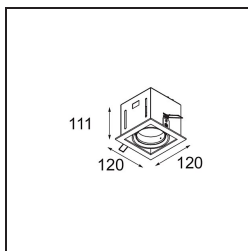

Date
Customer
Project
Type

Mini-Multiple Smart Ring Recessed Adjustable 1x LED 4000K DE White Structure

Specifications

Material	12524209
Light Source Type	LED
LED Type	BRIDGELUX V8G8
LED technology	LED COB
CRI	Min. 90
Colour Temperature	4000K
Lifetime	L90B10 @50,000 Hours
Lamp Included	Yes
Number of Light Sources	1
CIE flux code	100 100 100 100 95
Binning (SDCM)	2
Light Direction	Down
Optic	Reflector
Input Voltage	Constant Current Driver Required
Electrical Class	III
IP Rating	20
Glow wire rating (°C)	960
Indoor/Outdoor	Indoor
Application	Ceiling, Wall
Mounting	Recessed
Cut-out size (mm)	L 110 W 110
Mounting depth (mm)	120.0
Adjustability	V -35°/+35°
Distance to Lighted Object (m)	0,1
Primary Colour & Primary Finish	White, Structure
Gross weight (g)	875.0
Drive current (mA)	350 500
Min. forward voltage (Vf)	13,2 13,7
Max. forward voltage (Vf)	15,0 15,4
Connected load (W)	5,0 7,2
Luminous flux per lamp (lm)	599 753
Efficacy (lm/W)	120 105
Glare rating	14 15