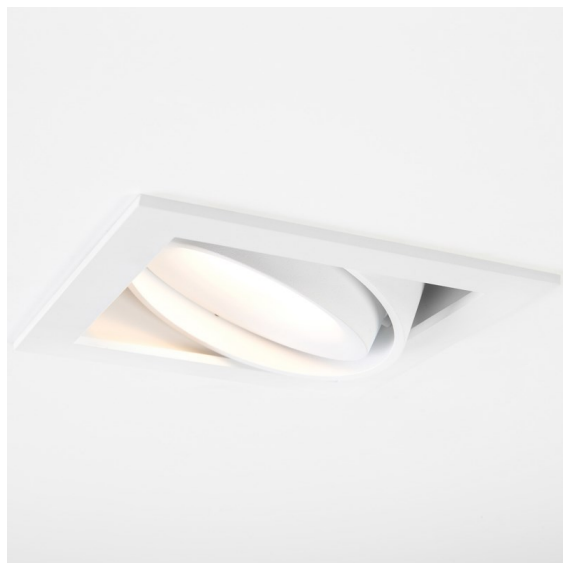

Date
Customer
Project
Type

Mini-Multiple Smart Ring Recessed Adjustable 1x LED 4000K DE White Structure

Specifications

Material	12524209
Light Source Type	LED
LED Type	BRIDGELUX V8G8
LED technology	LED COB
CRI	Min. 90
Colour Temperature	4000K
Lifetime	L90B10 @50,000 Hours
Lamp Included	Yes
Number of Light Sources	1
CIE flux code	100 100 100 100 95
Binning (SDCM)	2
Light Direction	Down
Optic	Reflector
Input Voltage	Constant Current Driver Required
Electrical Class	III
IP Rating	20
Glow wire rating (°C)	960
Indoor/Outdoor	Indoor
Application	Ceiling, Wall
Mounting	Recessed
Cut-out size (mm)	L 110 W 110
Mounting depth (mm)	120.0
Adjustability	V -35°/+35°
Distance to Lighted Object (m)	0,1
Primary Colour & Primary Finish	White, Structure
Gross weight (g)	875.0
Drive current (mA)	350 500
Min. forward voltage (Vf)	13,2 13,7
Max. forward voltage (Vf)	15,0 15,4
Connected load (W)	5,0 7,2
Luminous flux per lamp (lm)	599 753
Efficacy (lm/W)	120 105
Glare rating	14 15

Twenty years after its initial launch, Mini-Multiple is still a much coveted spot series and one of our flagship solutions in our architectural lighting portfolio. Its stylish technology on full display makes Mini-Multiple your ally for both minimalist and industrial-chic expressions.