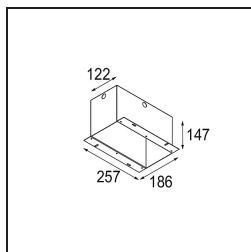

Accessoires d'Eclairage optiques

- **12553002** Frontring Smart Flat Medium Black Matt
- **12553009** Frontring Smart Flat Medium White Structure
- **12553102** Frontring Smart Flat Flood Black Matt
- **12553109** Frontring Smart Flat Flood White Structure
- **12553202** Frontring Smart Flat Spot Black Matt
- **12553209** Frontring Smart Flat Spot White Structure
- **12554002** Frontring Smart Cake Medium Black Matt
- **12554009** Frontring Smart Cake Medium White Structure
- **12554102** Frontring Smart Cake Flood Black Matt
- **12554109** Frontring Smart Cake Flood White Structure
- **12554202** Frontring Smart Cake Spot Black Matt
- **12554209** Frontring Smart Cake Spot White Structure
- **12555002** Frontring Smart Lotis Medium Black Matt
- **12555009** Frontring Smart Lotis Medium White Structure
- **12555102** Frontring Smart Lotis Flood Black Matt
- **12555109** Frontring Smart Lotis Flood White Structure
- **12555202** Frontring Smart Lotis Spot Black Matt
- **12555209** Frontring Smart Lotis Spot White Structure
- **12556002** Frontring Smart Kup Medium Black Matt
- **12556009** Frontring Smart Kup Medium White Structure
- **12556102** Frontring Smart Kup Flood Black Matt
- **12556109** Frontring Smart Kup Flood White Structure
- **12556202** Frontring Smart Kup Spot Black Matt
- **12556209** Frontring Smart Kup Spot White Structure

Accessoires d'Eclairage d'installation

- **10400130** Installation Housing 122x257x147
- **10420130** Plaster Kit 255x152 - 110x110 1x

■ Choisir un accessoire requis