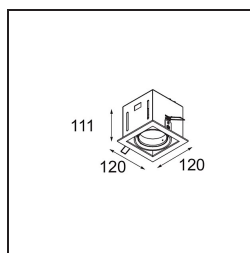

Specifications

Material	12524109
Light Source Type	LED
LED Type	BRIDGELUX V8G8
LED technology	LED COB
CRI	Min. 90
Colour Temperature	3000K
Lifetime	L90B10 @50,000 Hours
Lamp Included	Yes
Number of Light Sources	1
CIE flux code	100 100 100 100 95
Binning (SDCM)	2
Light Direction	Down
Optic	Reflector
Input Voltage	Constant Current Driver Required
Electrical Class	III
IP Rating	20
Glow wire rating (°C)	960
Indoor/Outdoor	Indoor
Application	Ceiling, Wall
Mounting	Recessed
Cut-out size (mm)	L 110 W 110
Mounting depth (mm)	120.0
Adjustability	V -35°/+35°
Distance to Lighted Object (m)	0,1
Primary Colour & Primary Finish	White, Structure
Gross weight (g)	875.0
Drive current (mA)	350 500
Min. forward voltage (Vf)	13,2 13,7
Max. forward voltage (Vf)	15,0 15,4
Connected load (W)	5,0 7,2
Luminous flux per lamp (lm)	547 735
Efficacy (lm/W)	109 102
Glare rating	14 15