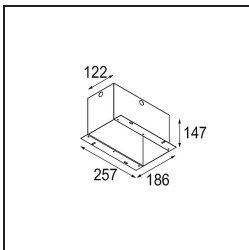

Optical Accessories

- 12553002 Frontring Smart Flat Medium Black Matt
- 12553009 Frontring Smart Flat Medium White Structure
- 12553102 Frontring Smart Flat Flood Black Matt
- 12553109 Frontring Smart Flat Flood White Structure
- 12553202 Frontring Smart Flat Spot Black Matt
- 12553209 Frontring Smart Flat Spot White Structure
- 12554002 Frontring Smart Cake Medium Black Matt
- 12554009 Frontring Smart Cake Medium White Structure
- 12554102 Frontring Smart Cake Flood Black Matt
- 12554109 Frontring Smart Cake Flood White Structure
- 12554202 Frontring Smart Cake Spot Black Matt
- 12554209 Frontring Smart Cake Spot White Structure
- 12555002 Frontring Smart Lotis Medium Black Matt
- 12555009 Frontring Smart Lotis Medium White Structure
- 12555102 Frontring Smart Lotis Flood Black Matt
- 12555109 Frontring Smart Lotis Flood White Structure
- 12555202 Frontring Smart Lotis Spot Black Matt
- 12555209 Frontring Smart Lotis Spot White Structure
- 12556002 Frontring Smart Kup Medium Black Matt
- 12556009 Frontring Smart Kup Medium White Structure
- 12556102 Frontring Smart Kup Flood Black Matt
- 12556109 Frontring Smart Kup Flood White Structure
- 12556202 Frontring Smart Kup Spot Black Matt
- 12556209 Frontring Smart Kup Spot White Structure

Installation Accessories

- 10400130 Installation Housing 122x257x147
- 10420130 Plaster Kit 255x152 - 110x110 1x

■ Choose a required accessory