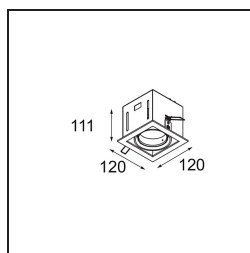

Date
Customer
Project
Type

Mini-Multiple Smart Ring Recessed Adjustable 1x LED 3000K DE Aluminium Matt - Black Matt

Specifications

Material	12524105
Light Source Type	LED
LED Type	BRIDGELUX V8G8
LED technology	LED COB
CRI	Min. 90
Colour Temperature	3000K
Lifetime	L90B10 @50,000 Hours
Lamp Included	Yes
Number of Light Sources	1
CIE flux code	100 100 100 100 95
Binning (SDCM)	2
Light Direction	Down
Optic	Reflector
Input Voltage	Constant Current Driver Required
Electrical Class	III
IP Rating	20
Glow wire rating (°C)	960
Indoor/Outdoor	Indoor
Application	Ceiling, Wall
Mounting	Recessed
Cut-out size (mm)	L 110 W 110
Mounting depth (mm)	120.0
Adjustability	V -35°/+35°
Distance to Lighted Object (m)	0,1
Primary Colour & Primary Finish	Aluminium, Matt
Secondary Colour & Secondary Finish	Black, Matt
Gross weight (g)	875.0
Drive current (mA)	350 500
Min. forward voltage (Vf)	13,2 13,7
Max. forward voltage (Vf)	15,0 15,4
Connected load (W)	5,0 7,2
Luminous flux per lamp (lm)	547 735
Efficacy (lm/W)	109 102
Glare rating	14 15