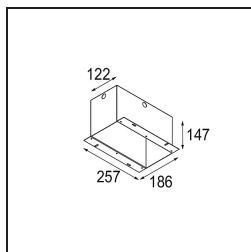

Optical Accessories

- **12553002** Frontring Smart Flat Medium Black Matt
- **12553009** Frontring Smart Flat Medium White Structure
- **12553102** Frontring Smart Flat Flood Black Matt
- **12553109** Frontring Smart Flat Flood White Structure
- **12553202** Frontring Smart Flat Spot Black Matt
- **12553209** Frontring Smart Flat Spot White Structure
- **12554002** Frontring Smart Cake Medium Black Matt
- **12554009** Frontring Smart Cake Medium White Structure
- **12554102** Frontring Smart Cake Flood Black Matt
- **12554109** Frontring Smart Cake Flood White Structure
- **12554202** Frontring Smart Cake Spot Black Matt
- **12554209** Frontring Smart Cake Spot White Structure
- **12555002** Frontring Smart Lotis Medium Black Matt
- **12555009** Frontring Smart Lotis Medium White Structure
- **12555102** Frontring Smart Lotis Flood Black Matt
- **12555109** Frontring Smart Lotis Flood White Structure
- **12555202** Frontring Smart Lotis Spot Black Matt
- **12555209** Frontring Smart Lotis Spot White Structure
- **12556002** Frontring Smart Kup Medium Black Matt
- **12556009** Frontring Smart Kup Medium White Structure
- **12556102** Frontring Smart Kup Flood Black Matt
- **12556109** Frontring Smart Kup Flood White Structure
- **12556202** Frontring Smart Kup Spot Black Matt
- **12556209** Frontring Smart Kup Spot White Structure

Installation Accessories

- **10400130** Installation Housing 122x257x147
- **10420130** Plaster Kit 255x152 - 110x110 1x

■ Choose a required accessory