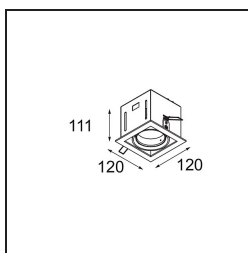

Specifications

Material	12524009
Light Source Type	LED
LED Type	BRIDGELUX V8G8
LED technology	LED COB
CRI	Min. 90
Colour Temperature	2700K
Lifetime	L80B20 @50,000 Hours
Lamp Included	Yes
Number of Light Sources	1
CIE flux code	100 100 100 100 95
Binning (SDCM)	2
Light Direction	Down
Optic	Reflector
Input Voltage	Constant Current Driver Required
Electrical Class	III
IP Rating	20
Glow wire rating (°C)	960
Indoor/Outdoor	Indoor
Application	Ceiling, Wall
Mounting	Recessed
Cut-out size (mm)	L 110 W 110
Mounting depth (mm)	120.0
Adjustability	V -35°/+35°
Distance to Lighted Object (m)	0,1
Primary Colour & Primary Finish	White, Structure
Gross weight (g)	875.0
Drive current (mA)	350 500
Min. forward voltage (Vf)	13,2 13,7
Max. forward voltage (Vf)	15,0 15,4
Connected load (W)	5,0 7,2
Luminous flux per lamp (lm)	526 707
Efficacy (lm/W)	85 77
Glare rating	13 14