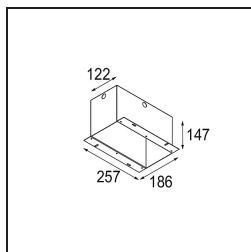

Optical Accessories

- 12553002 Frontring Smart Flat Medium Black Matt
- 12553009 Frontring Smart Flat Medium White Structure
- 12553102 Frontring Smart Flat Flood Black Matt
- 12553109 Frontring Smart Flat Flood White Structure
- 12553202 Frontring Smart Flat Spot Black Matt
- 12553209 Frontring Smart Flat Spot White Structure
- 12554002 Frontring Smart Cake Medium Black Matt
- 12554009 Frontring Smart Cake Medium White Structure
- 12554102 Frontring Smart Cake Flood Black Matt
- 12554109 Frontring Smart Cake Flood White Structure
- 12554202 Frontring Smart Cake Spot Black Matt
- 12554209 Frontring Smart Cake Spot White Structure
- 12555002 Frontring Smart Lotis Medium Black Matt
- 12555009 Frontring Smart Lotis Medium White Structure
- 12555102 Frontring Smart Lotis Flood Black Matt
- 12555109 Frontring Smart Lotis Flood White Structure
- 12555202 Frontring Smart Lotis Spot Black Matt
- 12555209 Frontring Smart Lotis Spot White Structure
- 12556002 Frontring Smart Kup Medium Black Matt
- 12556009 Frontring Smart Kup Medium White Structure
- 12556102 Frontring Smart Kup Flood Black Matt
- 12556109 Frontring Smart Kup Flood White Structure
- 12556202 Frontring Smart Kup Spot Black Matt
- 12556209 Frontring Smart Kup Spot White Structure

Installation Accessories

- 10400130 Installation Housing 122x257x147
- 10420130 Plaster Kit 255x152 - 110x110 1x

■ Choose a required accessory