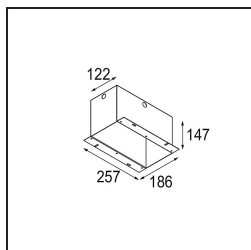

Optical Accessories

- **12553002** Frontring Smart Flat Medium Black Matt
- **12553009** Frontring Smart Flat Medium White Structure
- **12553102** Frontring Smart Flat Flood Black Matt
- **12553109** Frontring Smart Flat Flood White Structure
- **12553202** Frontring Smart Flat Spot Black Matt
- **12553209** Frontring Smart Flat Spot White Structure
- **12554002** Frontring Smart Cake Medium Black Matt
- **12554009** Frontring Smart Cake Medium White Structure
- **12554102** Frontring Smart Cake Flood Black Matt
- **12554109** Frontring Smart Cake Flood White Structure
- **12554202** Frontring Smart Cake Spot Black Matt
- **12554209** Frontring Smart Cake Spot White Structure
- **12555002** Frontring Smart Lotis Medium Black Matt
- **12555009** Frontring Smart Lotis Medium White Structure
- **12555102** Frontring Smart Lotis Flood Black Matt
- **12555109** Frontring Smart Lotis Flood White Structure
- **12555202** Frontring Smart Lotis Spot Black Matt
- **12555209** Frontring Smart Lotis Spot White Structure
- **12556002** Frontring Smart Kup Medium Black Matt
- **12556009** Frontring Smart Kup Medium White Structure
- **12556102** Frontring Smart Kup Flood Black Matt
- **12556109** Frontring Smart Kup Flood White Structure
- **12556202** Frontring Smart Kup Spot Black Matt
- **12556209** Frontring Smart Kup Spot White Structure

Installation Accessories

- **10400130** Installation Housing 122x257x147
- **10420130** Plaster Kit 255x152 - 110x110 1x

■ Choose a required accessory