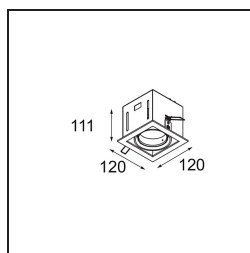

Date
Customer
Project
Type

Mini-Multiple Smart Ring Recessed Adjustable 1x LED 2700K DE Aluminium Matt - Black Matt

Specifications

Material	12524005
Light Source Type	LED
LED Type	BRIDGELUX V8G8
LED technology	LED COB
CRI	Min. 90
Colour Temperature	2700K
Lifetime	L80B20 @50,000 Hours
Lamp Included	Yes
Number of Light Sources	1
CIE flux code	100 100 100 100 95
Binning (SDCM)	2
Light Direction	Down
Optic	Reflector
Input Voltage	Constant Current Driver Required
Electrical Class	III
IP Rating	20
Glow wire rating (°C)	960
Indoor/Outdoor	Indoor
Application	Ceiling, Wall
Mounting	Recessed
Cut-out size (mm)	L 110 W 110
Mounting depth (mm)	120.0
Adjustability	V -35°/+35°
Distance to Lighted Object (m)	0,1
Primary Colour & Primary Finish	Aluminium, Matt
Secondary Colour & Secondary Finish	Black, Matt
Gross weight (g)	875.0
Drive current (mA)	350 500
Min. forward voltage (Vf)	13,2 13,7
Max. forward voltage (Vf)	15,0 15,4
Connected load (W)	5,0 7,2
Luminous flux per lamp (lm)	526 707
Efficacy (lm/W)	85 77
Glare rating	13 14