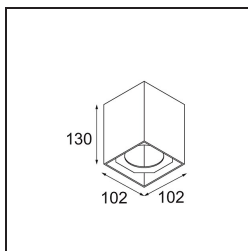

Date

Customer

Project

Type

Smart Box Surface 82 1x DE Black Structure

Specifications

Material	12516032
Lifetime	L80B20 @50,000 Hours
Lamp Included	No
Number of Light Sources	1
Light Direction	Down
Optic	Reflector
Input Voltage	Constant Current Driver Required
Electrical Class	III
IP Rating	20
Glow wire rating (°C)	960
Indoor/Outdoor	Indoor
Application	Ceiling
Mounting	Surface
Adjustability	Not Applicable
Primary Colour & Primary Finish	Black, Structure
Gross weight (g)	690.0
Remark	<ul style="list-style-type: none"> • Smart spotlight not included • This is not a complete product. Smart Box, Smart Mask and Smart spotlight required. • This is not a complete product. Smart Box, Smart Mask and Smart spotlight required.

If recessed spotlights are a no-go for your project, but our Smart designs are still on top of your wish list, then Smart Box is your answer. You have the choice of a square or rectangular design, housing one or two spotlights. A larger Smart Box is also an option if you wish to include Smart 115 directional spotlights.