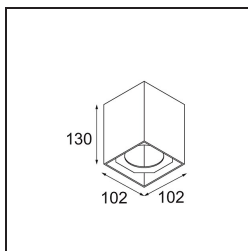

Date

Customer

Project

Type

Smart Box Surface 82 1x DE White Structure

Specifications

Material	12516009
Lifetime	L80B20 @50,000 Hours
Lamp Included	No
Number of Light Sources	1
Light Direction	Down
Optic	Reflector
Input Voltage	Constant Current Driver Required
Electrical Class	III
IP Rating	20
Glow wire rating (°C)	960
Indoor/Outdoor	Indoor
Application	Ceiling
Mounting	Surface
Adjustability	Not Applicable
Primary Colour & Primary Finish	White, Structure
Gross weight (g)	690.0
Remark	<ul style="list-style-type: none"> • Smart spotlight not included • This is not a complete product. Smart Box, Smart Mask and Smart spotlight required. • This is not a complete product. Smart Box, Smart Mask and Smart spotlight required.

If recessed spotlights are a no-go for your project, but our Smart designs are still on top of your wish list, then Smart Box is your answer. You have the choice of a square or rectangular design, housing one or two spotlights. A larger Smart Box is also an option if you wish to include Smart 115 directional spotlights.