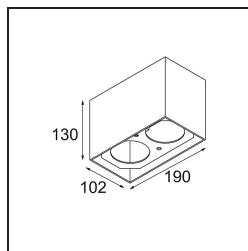

Smart Box Surface 82 2x DALI DI White Structure

If recessed spotlights are a no-go for your project, but our Smart designs are still on top of your wish list, then Smart Box is your answer. You have the choice of a square or rectangular design, housing one or two spotlights. A larger Smart Box is also an option if you wish to include Smart 115 directional spotlights.

Specifications

Material	12515209
Lifetime	L80B20 @50,000 Hours
Lamp Included	No
Number of Light Sources	2
Light Direction	Down
Optic	Reflector
Input Voltage	230V
Electrical Class	I
IP Rating	20
Glow wire rating (°C)	960
Dimming Protocol	DALI
DALI Standard	DALI-2
Indoor/Outdoor	Indoor
Application	Ceiling
Mounting	Surface
Adjustability	Not Applicable
Primary Colour & Primary Finish	White, Structure
Gross weight (g)	1163.0
Remark	<ul style="list-style-type: none"> • Smart spotlight not included • This is not a complete product. Smart Box, Smart Mask and Smart spotlight required. • This is not a complete product. Smart Box, Smart Mask and Smart spotlight required.