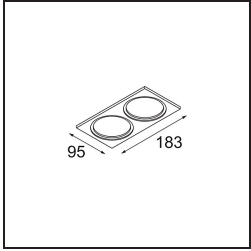

Decorative Accessories

- **12500109** Mask Smart 82 2x White Structure
- **12500132** Mask Smart 82 2x Black Structure
- **12500146** Mask Smart 82 2x Gold Matt
- **12500114** Mask Smart 82 2x Bronze Brushed
- **12500116** Mask Smart 82 2x Silver Bronze Brushed
- **12500115** Mask Smart 82 2x Champagne Brushed
- **12500143** Mask Smart 82 2x Black Brushed

■ Choose a required accessory