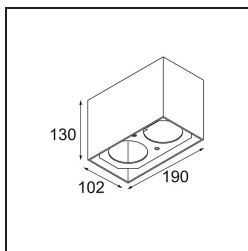

Date

Customer

Project

Type

Smart Box Surface 82 2x 1-10V/Push-Dim DI White Structure

Specifications

Material	12515109
Lifetime	L80B20 @50,000 Hours
Lamp Included	No
Number of Light Sources	2
Light Direction	Down
Optic	Reflector
Input Voltage	230V
Electrical Class	I
IP Rating	20
Glow wire rating (°C)	960
Dimming Protocol	1-10V, Push-Dim
Indoor/Outdoor	Indoor
Application	Ceiling
Mounting	Surface
Adjustability	Not Applicable
Primary Colour & Primary Finish	White, Structure
Gross weight (g)	1153.0
Remark	<ul style="list-style-type: none"> • Smart spotlight not included • This is not a complete product. Smart Box, Smart Mask and Smart spotlight required. • This is not a complete product. Smart Box, Smart Mask and Smart spotlight required.

If recessed spotlights are a no-go for your project, but our Smart designs are still on top of your wish list, then Smart Box is your answer. You have the choice of a square or rectangular design, housing one or two spotlights. A larger Smart Box is also an option if you wish to include Smart 115 directional spotlights.