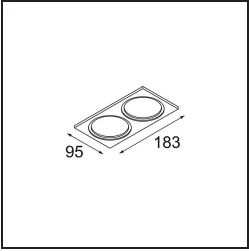

Decorative Accessories

- **12500109** Mask Smart 82 2x White Structure
- **12500132** Mask Smart 82 2x Black Structure
- **12500146** Mask Smart 82 2x Gold Matt
- **12500114** Mask Smart 82 2x Bronze Brushed
- **12500116** Mask Smart 82 2x Silver Bronze Brushed
- **12500115** Mask Smart 82 2x Champagne Brushed
- **12500143** Mask Smart 82 2x Black Brushed

■ Choose a required accessory